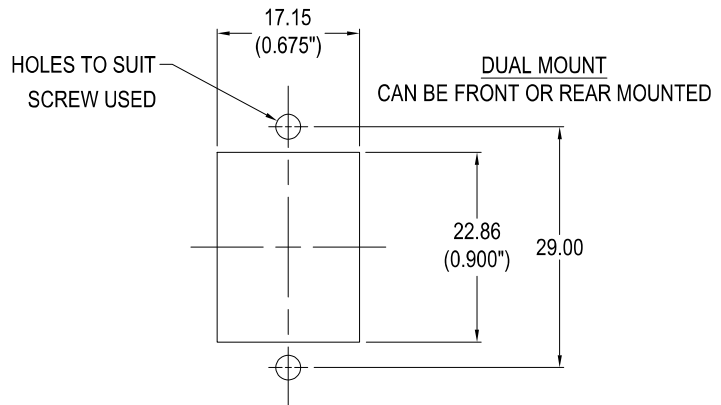

CLIFF

DUALSLIM MINI DISPLAYPORT FEEDTHROUGH CONNECTOR

Can be front or rear mounted in the panel

3x HOLE VARIANTS
Ø3.2mm CSK 90° x Ø5.85
PLAIN Ø2.5 HOLES
PLAIN Ø3.2 HOLES

VARIANTS

Part No.

CP30702

DUALSLIM Mini Displayport Black plastic frame, CSK holes

CP30702X

DUALSLIM Mini Displayport Black plastic frame, Ø2.5 PLAIN holes

CP30702X1

DUALSLIM Mini Displayport Black plastic frame, Ø3.2 PLAIN holes

Feedthrough Features

- Fits standard rectangular cutout.
- Front or rear mounting through the panel.
- Various hole mounting options.
- No soldering or punch termination. Use standard cable for each connector style.
- Low rear profile.

Material:

1. Insert: ABS
2. Frame: Polyamide UL94 V2
3. Contacts: Gold Plated

General:

Please note: Functionality is affected by cable quality, length and cable wiring configuration.