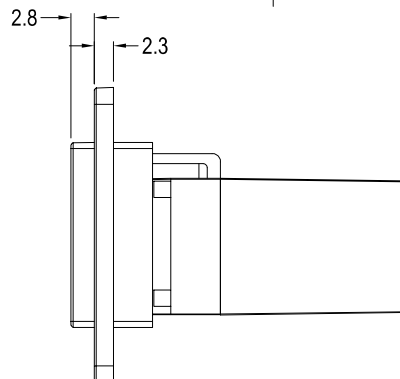

CLIFF

DUALSLIM MINI DISPLAYPORT FEEDTHROUGH CONNECTOR

Can be front or rear mounted in the panel

3x HOLE VARIANTS
Ø3.2mm CSK 90° x Ø5.85
PLAIN Ø2.5 HOLES
PLAIN Ø3.2 HOLES

VARIANTS

Part No.

CP30702

DUALSLIM Mini Displayport Black plastic frame, CSK holes

CP30702X

DUALSLIM Mini Displayport Black plastic frame, Ø2.5 PLAIN holes

CP30702X1

DUALSLIM Mini Displayport Black plastic frame, Ø3.2 PLAIN holes

Feedthrough Features

- Fits standard rectangular cutout.
- Front or rear mounting through the panel.
- Various hole mounting options.
- No soldering or punch termination. Use standard cable for each connector style.
- Low rear profile.

Material:

1. Insert: ABS
2. Frame: Polyamide UL94 V2
3. Contacts: Gold Plated

General:

Please note: Functionality is affected by cable quality, length and cable wiring configuration.