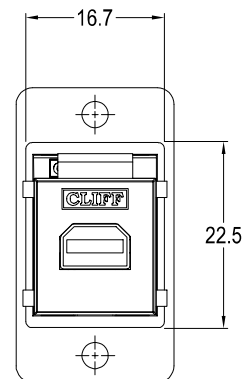

CLIFF

DUALSLIM MINI DISPLAYPORT FEEDTHROUGH CONNECTOR

Can be front or rear mounted in the panel

3x HOLE VARIANTS
Ø3.2mm CSK 90° x Ø5.85
PLAIN Ø2.5 HOLES
PLAIN Ø3.2 HOLES

VARIANTS

Part No.

CP30702

DUALSLIM Mini Displayport Black plastic frame, CSK holes

CP30702X

DUALSLIM Mini Displayport Black plastic frame, Ø2.5 PLAIN holes

CP30702X1

DUALSLIM Mini Displayport Black plastic frame, Ø3.2 PLAIN holes

Feedthrough Features

- Fits standard rectangular cutout.
- Front or rear mounting through the panel.
- Various hole mounting options.
- No soldering or punch termination. Use standard cable for each connector style.
- Low rear profile.

Material:

1. Insert: ABS
2. Frame: Polyamide UL94 V2
3. Contacts: Gold Plated

General:

Please note: Functionality is affected by cable quality, length and cable wiring configuration.