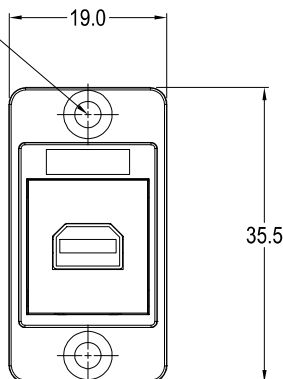

CLIFF

DUALSLIM MINI DISPLAYPORT FEEDTHROUGH CONNECTOR

Can be front or rear mounted in the panel

3x HOLE VARIANTS
Ø3.2mm CSK 90° x Ø5.85
PLAIN Ø2.5 HOLES
PLAIN Ø3.2 HOLES

VARIANTS

Part No.

CP30702

DUALSLIM Mini Displayport Black plastic frame, CSK holes

CP30702X

DUALSLIM Mini Displayport Black plastic frame, Ø2.5 PLAIN holes

CP30702X1

DUALSLIM Mini Displayport Black plastic frame, Ø3.2 PLAIN holes

Feedthrough Features

- Fits standard rectangular cutout.
- Front or rear mounting through the panel.
- Various hole mounting options.
- No soldering or punch termination. Use standard cable for each connector style.
- Low rear profile.