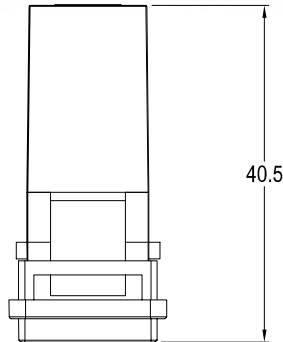

CLIFF

DUALSLIM MINI DISPLAYPORT FEEDTHROUGH CONNECTOR

Can be front or rear mounted in the panel

3x HOLE VARIANTS
Ø3.2mm CSK 90° x Ø5.85
PLAIN Ø2.5 HOLES
PLAIN Ø3.2 HOLES

VARIANTS

Part No.

CP30702

DUALSLIM Mini Displayport Black plastic frame, CSK holes

CP30702X

DUALSLIM Mini Displayport Black plastic frame, Ø2.5 PLAIN holes

CP30702X1

DUALSLIM Mini Displayport Black plastic frame, Ø3.2 PLAIN holes

Feedthrough Features

- Fits standard rectangular cutout.
- Front or rear mounting through the panel.
- Various hole mounting options.
- No soldering or punch termination. Use standard cable for each connector style.
- Low rear profile.