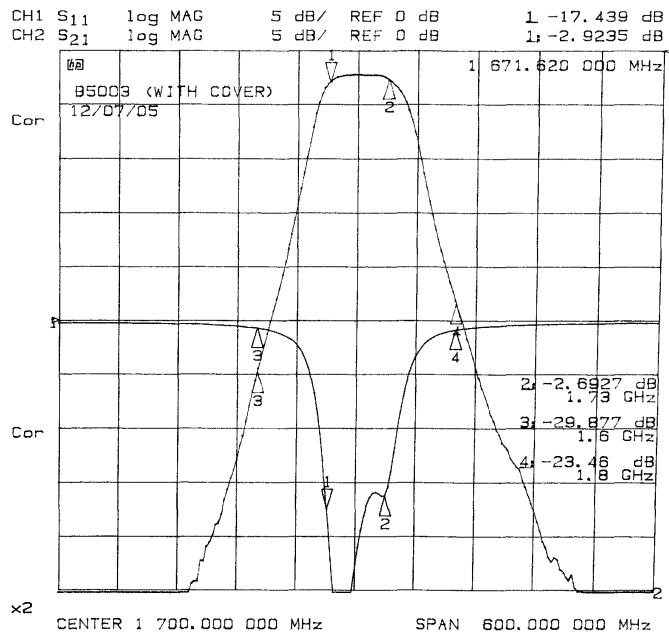

LC Bandpass Filter

Part Number: AE1700B5003

- Center Frequency: 1700MHz
- Insertion Loss: <4.5dB
- Passband: 1670-1730MHz
- Return Loss @ Passband: >14dB
- Rejection: >20dB @ 0-1600MHz
- >20dB @ 1800-5000MHz
- 
- 

Response Plot:

Outline Drawing: