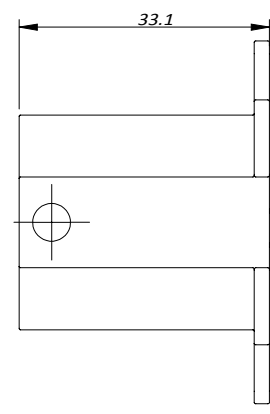

THIS DRAWING IS SUPPLIED FOR INFORMATION ONLY. DESIGN FEATURES, SPECIFICATIONS AND PERFORMANCE DATA SHOWN HEREON ARE THE PROPERTY OF THE AMPHENOL CORPORATION. NO RIGHTS OF REPRODUCTION ARE IMPLIED. ALL DIMENSIONS ARE SUBJECT TO NORMAL MANUFACTURING VARIATIONS.

**CUSTOMER DRAWING**

A  
B  
C  
D

A  
B  
C  
D

1                      2                      3                      4                      5                      6                      7                      8

		Amphenol Technical Products International Asia.					<b>PART NAME:</b> 300A,3POS Dust cover for Plug
		第三角投影 THIRD ANGLE PROJECTION	页面 SHEET	幅面 SIZE	版次 REV.	比例 SCALE	
	1 OF 1	A4	A	--			
签名 SIGNATURE	日期 DATE	UNLESS OTHERWISE SPECIFIED 1) All dimensions are in metric(mm) 2) Tolerances are as follows: 1.PL DEC ± 1.00 2.PL DEC ± 0.50 3.PL DEC ± 0.20			Angles ±1°		
制图 DRAWN	STAR	07/06/2021					
审核 CHECKED							
批准 APPROVAL							