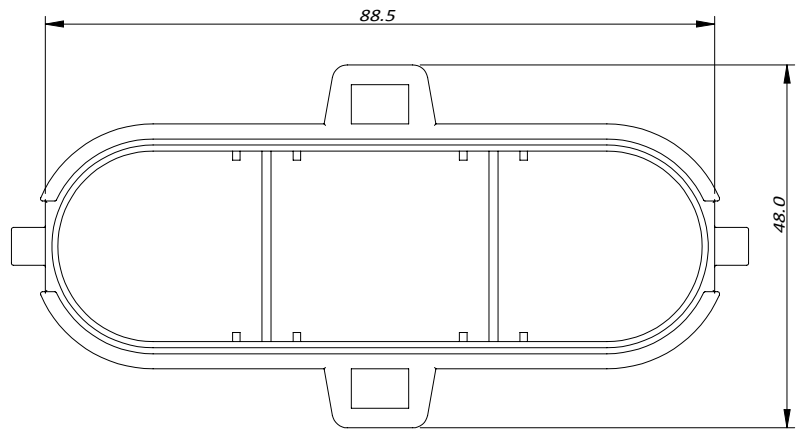

THIS DRAWING IS SUPPLIED FOR INFORMATION ONLY. DESIGN FEATURES, SPECIFICATIONS AND PERFORMANCE DATA SHOWN HEREON ARE THE PROPERTY OF THE AMPHENOL CORPORATION. NO RIGHTS OF REPRODUCTION ARE IMPLIED. ALL DIMENSIONS ARE SUBJECT TO NORMAL MANUFACTURING VARIATIONS.

**CUSTOMER DRAWING**

A  
B  
C  
D

A  
B  
C  
D

1                      2                      3                      4                      5                      6                      7                      8

		Amphenol Technical Products International Asia.					<b>PART NAME:</b> 300A,3POS Dust cover for Plug
		第三角投影 THIRD ANGLE PROJECTION	页面 SHEET	幅面 SIZE	版次 REV.	比例 SCALE	
	1 OF 1	A4	A	--			
签名 SIGNATURE	日期 DATE	UNLESS OTHERWISE SPECIFIED 1) All dimensions are in metric(mm) 2) Tolerances are as follows: 1.PL DEC ± 1.00 2.PL DEC ± 0.50 3.PL DEC ± 0.20			Angles ±1°		
制图 DRAWN	STAR	07/06/2021					
审核 CHECKED							
批准 APPROVAL							