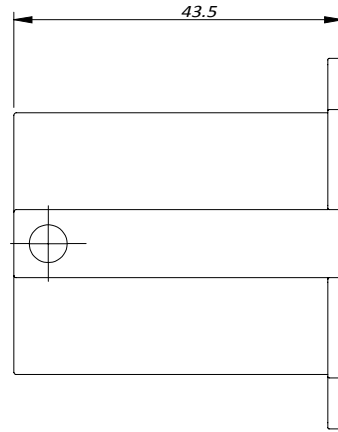

1 2 3 4 5 6 7 8

REVISIONS					
REV#	ECN#	REVISION ACTION	REV.BY:	APPR.BY:	DATE
A	--	INITIAL RELEASE	Star	James	07/06/2021

CUSTOMER DRAWING

A

B

C

D

		Amphenol Technical Products International Asia.					PART NAME: 500A,Dust cover for Plug
		第三角投影 THIRD ANGLE PROJECTION	页面 SHEET	幅面 SIZE	版次 REV.	比例 SCALE	
	1 OF 1	A4	A	--			
签名 SIGNATURE 制图 DRAWN	日期 DATE Star	UNLESS OTHERWISE SPECIFIED 1) All dimensions are in metric(mm). 2) Tolerances are as follows: 1.PL DEC ± 1.00 2.PL DEC ± 0.50 3.PL DEC ± 0.20			Angles ±1°		
审核 CHECKED 批准 APPROVAL							