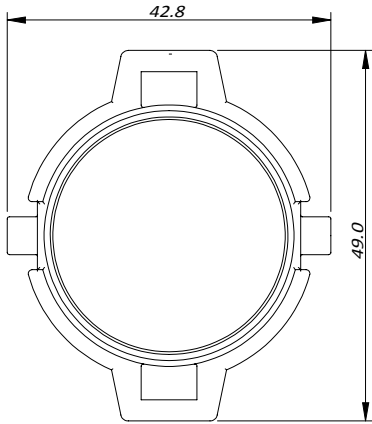

THIS DRAWING IS SUPPLIED FOR INFORMATION ONLY. DESIGN FEATURES, SPECIFICATIONS AND PERFORMANCE DATA SHOWN HEREON ARE THE PROPERTY OF THE AMPHENOL CORPORATION. NO RIGHTS OF REPRODUCTION ARE IMPLIED. ALL DIMENSIONS ARE SUBJECT TO NORMAL MANUFACTURING VARIATIONS.

1 2 3 4 5 6 7 8

REVISIONS					
REV#	ECN#	REVISION ACTION	REV.BY:	APPR.BY:	DATE
A	--	INITIAL RELEASE	Star	James	07/06/2021

CUSTOMER DRAWING

A

B

C

D

		Amphenol Technical Products International Asia.					PART NAME: 500A,Dust cover for Plug
		第三角投影 THIRD ANGLE PROJECTION	页面 SHEET	幅面 SIZE	版次 REV.	比例 SCALE	
	1 OF 1	A4	A	--			
签名 SIGNATURE 制图 DRAWN	日期 DATE Star	UNLESS OTHERWISE SPECIFIED 1) All dimensions are in metric(mm). 2) Tolerances are as follows: 1.PL DEC ± 1.00 2.PL DEC ± 0.50 3.PL DEC ± 0.20			Angles ±1°		
审核 CHECKED 批准 APPROVAL							