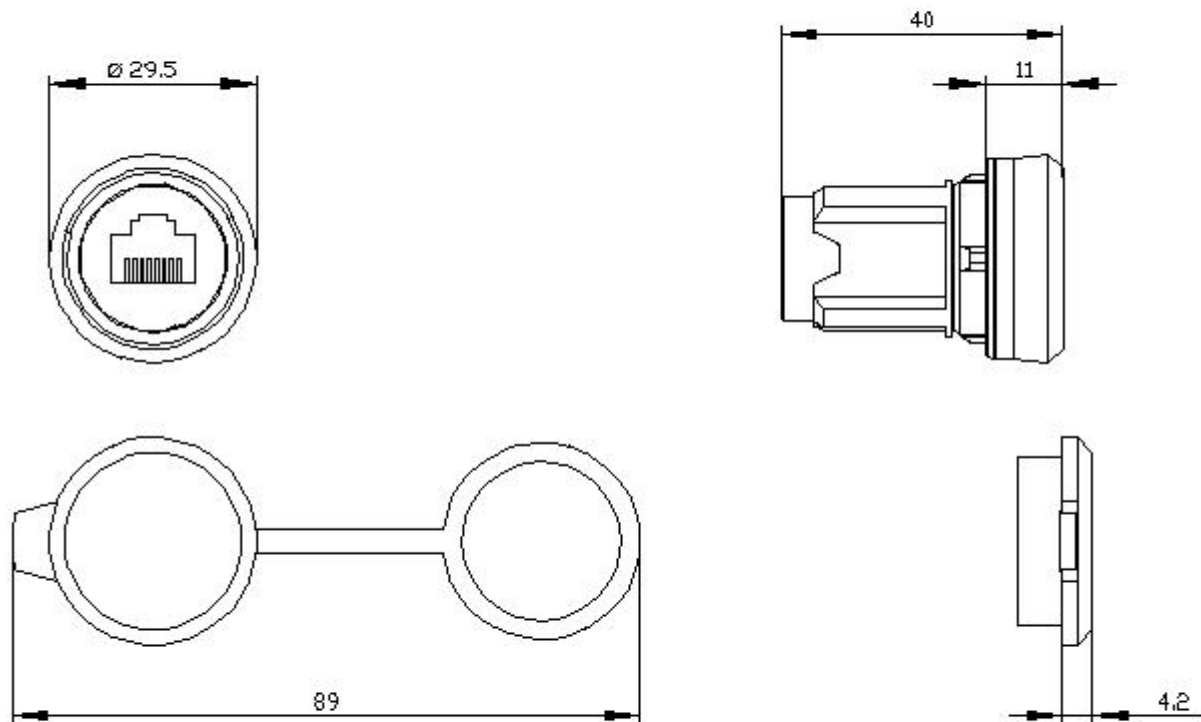

RJ45 connection: 22 mm, plastic, black

product brand name	SIRIUS ACT
product designation	RJ45 connection
design of the product	RJ-45 Cat. 5e
product type designation	3SU1
product line	Plastic, black, 22 mm
Actuator	
outer diameter of the actuating element	29.45 mm
General technical data	
protection class IP	IP65
Ambient conditions	
<ul style="list-style-type: none"> ambient temperature during operation ambient temperature during storage 	<p>-25 ... +70 °C</p> <p>-40 ... +80 °C</p>
Installation/ mounting/ dimensions	
shape of the installation opening	round
mounting diameter	22.3 mm
mounting height	11.7 mm
installation width	29.45 mm
installation depth	28.35 mm
Accessories	
material of accessory	Plastic
color of accessory	black
Certificates/ approvals	
General Product Approval	Declaration of Conformity

[Confirmation](#)**Further information****Information- and Downloadcenter (Catalogs, Brochures,...)**<https://www.siemens.com/ic10>**Industry Mall (Online ordering system)**<https://mall.industry.siemens.com/mall/en/en/Catalog/product?mlfb=3SU1900-0GB10-0AA0>**Cax online generator**<http://support.automation.siemens.com/WW/CAXorder/default.aspx?lang=en&mlfb=3SU1900-0GB10-0AA0>**Service&Support (Manuals, Certificates, Characteristics, FAQs,...)**<https://support.industry.siemens.com/cs/ww/en/ps/3SU1900-0GB10-0AA0>**Image database (product images, 2D dimension drawings, 3D models, device circuit diagrams, EPLAN macros, ...)**http://www.automation.siemens.com/bilddb/cax_de.aspx?mlfb=3SU1900-0GB10-0AA0&lang=en