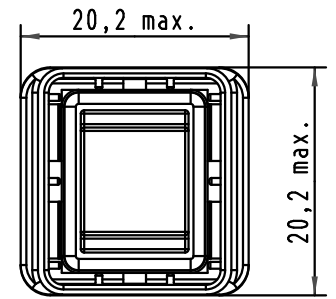

5

4

3

2

1

Hole for M3 screw
for panel fixing

Preconised range screwing toraue for M3 screw: 0.3N.m to 0.35N.m

Part number	Description	Quantity
09 45 845 0014	IP67 dust cap for device side + fixing cord	1
09 45 845 0014 XL	IP67 dust cap for device side + fixing cord	100

A

						 All Dim. in mm Orig. Size DIN A4	RJ Industrial Harting Push-Pull dust cap for device side, IP67, with black plastic fixing cord, M3 eyelet	Maßstab/ Scale 1.5:1
			Detail.	04May2010	ED			
			Insp.					
			Stand.					
36078	04May2010	ED	HARTING EURL F-95972 Paris				TB 09 45 845 0014	Blatt/ Page 1 / 1
Mod.	Dot.	Name	Sub.					