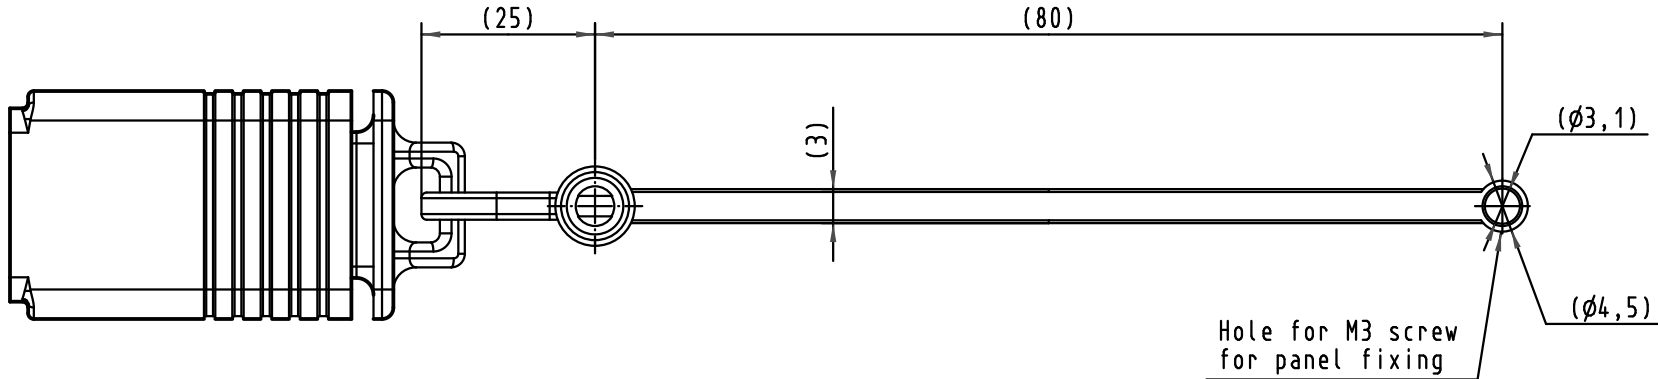

5

4

3

2

1

Hole for M3 screw
for panel fixing

Preconised range screwing toraue for M3 screw: 0.3N.m to 0.35N.m

Part number	Description	Quantity
09 45 845 0014	IP67 dust cap for device side + fixing cord	1
09 45 845 0014 XL	IP67 dust cap for device side + fixing cord	100

A

						 All Dim. in mm Orig. Size DIN A4	RJ Industrial Harting Push-Pull dust cap for device side, IP67, with black plastic fixing cord, M3 eyelet	Maßstab/ Scale 1.5:1
			Detail.	04May2010	ED			
			Insp.					
			Stand.					
36078	04May2010	ED	HARTING EURL F-95972 Paris				TB 09 45 845 0014	Blatt/ Page 1 / 1
Mod.	Dot.	Name	Sub.					