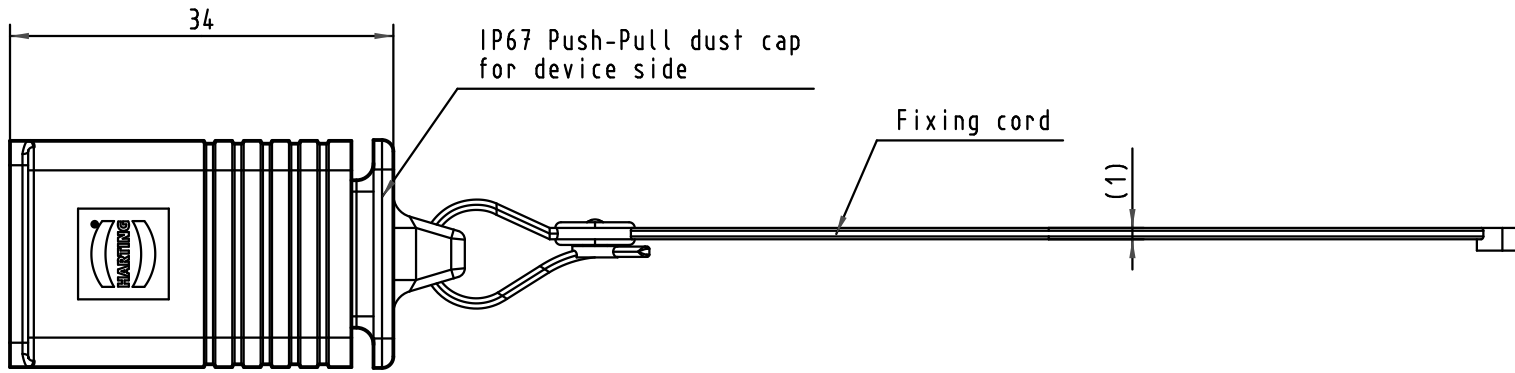

5

4

3

2

1

Hole for M3 screw
for panel fixing

Preconised range screwing toraue for M3 screw: 0.3N.m to 0.35N.m

Part number	Description	Quantity
09 45 845 0014	IP67 dust cap for device side + fixing cord	1
09 45 845 0014 XL	IP67 dust cap for device side + fixing cord	100

A

						 All Dim. in mm Orig. Size DIN A4	RJ Industrial Harting Push-Pull dust cap for device side, IP67, with black plastic fixing cord, M3 eyelet	Maßstab/ Scale 1.5:1
			Detail.	04May2010	ED			
			Insp.					
			Stand.					
36078	04May2010	ED	HARTING EURL F-95972 Paris				TB 09 45 845 0014	Blatt/ Page 1 / 1
Mod.	Dot.	Name	Sub.					