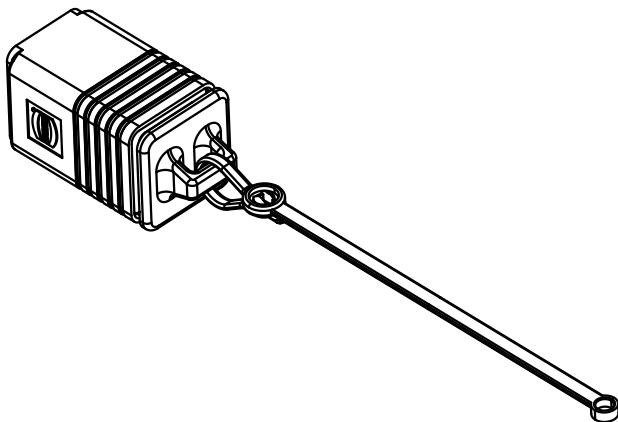

5

4

3

2

1

Hole for M3 screw
for panel fixing

Preconised range screwing toraue for M3 screw: 0.3N.m to 0.35N.m

Part number	Description	Quantity
09 45 845 0014	IP67 dust cap for device side + fixing cord	1
09 45 845 0014 XL	IP67 dust cap for device side + fixing cord	100

A

						 All Dim. in mm Orig. Size DIN A4	RJ Industrial Harting Push-Pull dust cap for device side, IP67, with black plastic fixing cord, M3 eyelet	Maßstab/ Scale 1.5:1
			Detail.	04May2010	ED			
			Insp.					
			Stand.					
36078	04May2010	ED	HARTING EURL F-95972 Paris				TB 09 45 845 0014	Blatt/ Page 1 / 1
Mod.	Dot.	Name	Sub.					