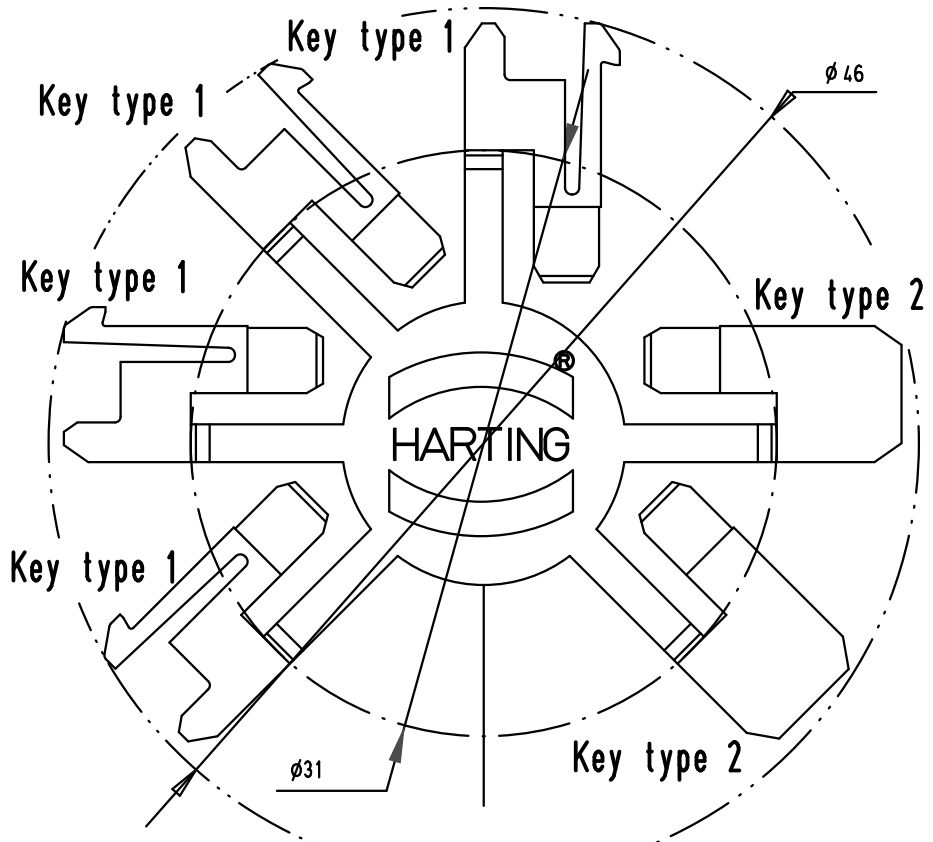

5

4

3

2

1

D

C

B

A

Key type 1 compatible HAN3A plug and receptacle
 Key type 2 compatible Hybrid receptacle

view scale 1:1

PLUG

RECEPTACLE

1st mating configuration

PLUG

RECEPTACLE

2nd mating configuration

				Dot.	Name	 All Dim. in mm Orig. Size DIN A 4	RJ INDUSTRIAL Coding Key for HAN3A adaptors	Maßstab/ Scale 2,5:1
			Detail.	25/03/03	P.P.			
			Insp.					
			Stand.					
31477	25/03/03	P.P.	HARTING ELEKTRONIK F-95972 Paris				TB 09 45 820 00 00	Blatt/ Page /
Mod.	Dot.	Name						