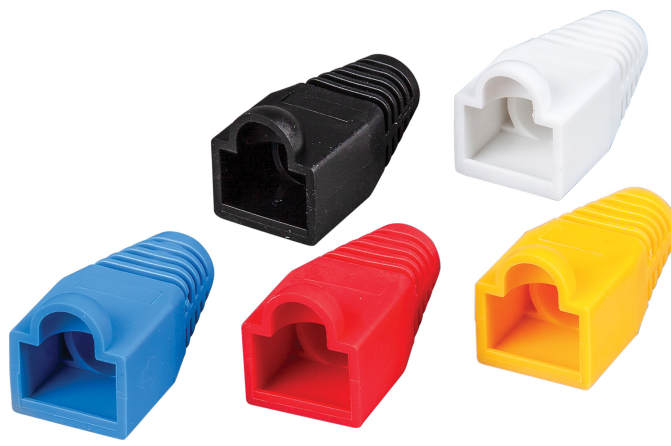

## Strain Relief Boots for RJ45 Data Plugs, CAT5e/CAT6 Cable, 100-Pack

Strain Relief Boots help keep connectors on Ethernet cable. For use with CAT5e and CAT6 cables. The boots come in an assortment of 5 colors to color code cables and protect the latch from damage. Available in a pack of 100.

### Specifications

<b>Type:</b>	Strain Relief Boot	<b>Application:</b>	CAT5e, CAT6
<b>Special Features:</b>	Color Coded	<b>Overall Length:</b>	1.1" (2.8 cm)
<b>Overall Height:</b>	0.7" (1.8 cm)	<b>Overall Width:</b>	0.5" (1.3 cm)
<b>Material:</b>	ABS Plastic	<b>Connector Type:</b>	RJ45
<b>Color:</b>	Assorted: Red, Blue, White, Black, Yellow	<b>Package Quantity:</b>	100
<b>Weight:</b>	0.16 oz (5 g)		