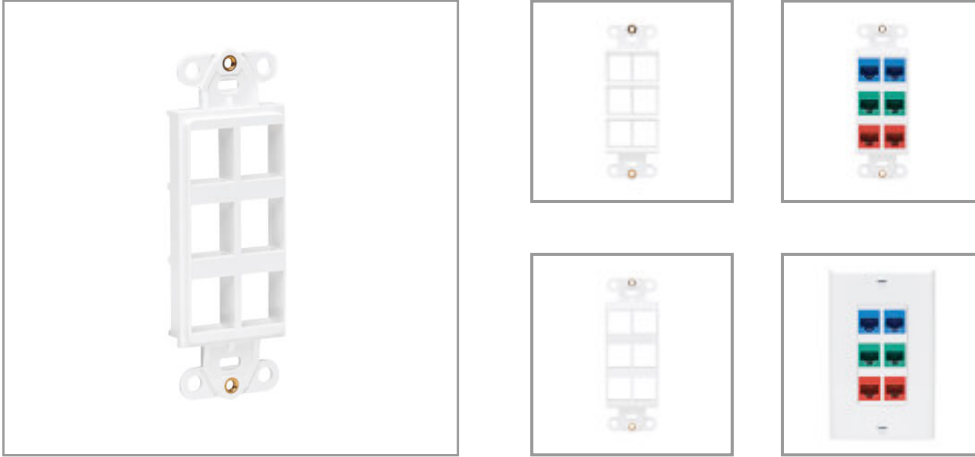

## Center Plate Insert, Decora Style - Vertical, 6 Ports

MODEL NUMBER: N042D-006V-WH

Clean, simple insert mounts within Decora-style wall plate for terminating in-wall audio/video, voice or Ethernet cable installations.

### Features

**Decora-Style Face Plate Connects Audio/Video, Voice and Data Cable Lines at the Wall** This vertical-style center insert provides a clean, simple method for your premise wiring applications, including home theater (audio/video), VoIP phones (voice) and Ethernet (data). Any type of keystone jack, including those used in HDMI, DisplayPort, RCA, USB and Cat5e/6/6a installations, snaps easily into the cutouts for quick cable connection.

**High-Impact Construction Designed to Blend In Seamlessly** The Decora-style polycarbonate insert plate is white and blends elegantly into any home or office décor for a sleek, professional installation. Mounting screws are included for flush mounting the insert with a Tripp Lite or other compatible Decora-style wall plate (sold separately).

## Specifications

OVERVIEW	
UPC Code	037332249739
Technology	Cat5/5e; Cat6; Cat6a; DisplayPort; HDBaseT; HDMI; USB 2.0 (High Speed)
Country/Region	Global
PHYSICAL	
Color	White
Material of Construction	ABS
Total Number of Ports	6