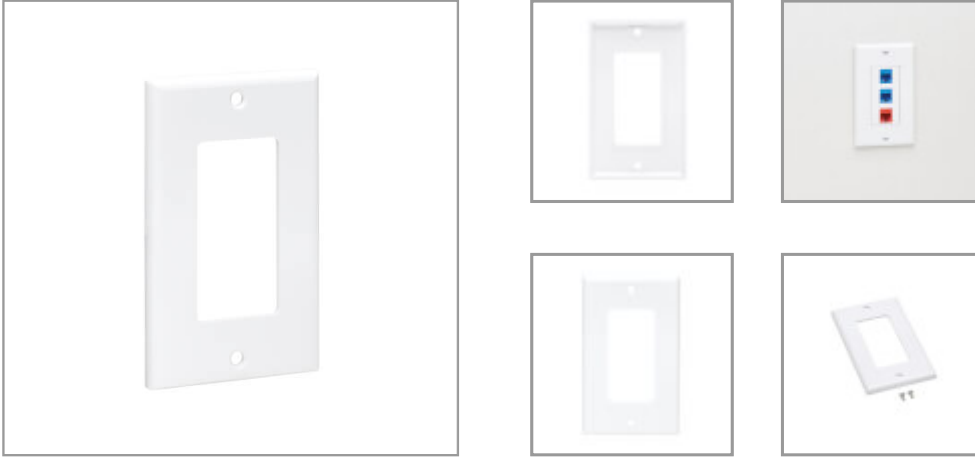

Single-Gang Faceplate, Decora Style - Vertical, White

MODEL NUMBER: **N042D-100-WH**

Clean, simple Decora-style faceplate combines with wall-mount insert for terminating premise audio/video, voice or data applications.

Features

High-Impact Construction Designed to Blend In Seamlessly with Your In-Wall Application This single-gang faceplate mounts flush with a Tripp Lite or other compatible Decora-style wall plate used for premise applications, such as the N042D Series (sold separately). The durable polycarbonate plate is white and blends elegantly into any home or office décor for a sleek, professional installation. Mounting screws are included for wall installation.

Highlights

- Ideal for home theater, VoIP or Ethernet in-wall wiring installations
- Compatible with Tripp Lite N042D-Series center plate inserts (sold separately)
- High-impact polycarbonate construction designed to last long in your décor
- Hardware included for mounting flush with compatible Decora-style insert plate

Applications

- Complete your premise wiring application with a clean, sleek-looking Decora-style appearance

Package Includes

- N042D-100-WH Single-Gang Faceplate, Decora Style - Vertical, White
- (2) Mounting screws