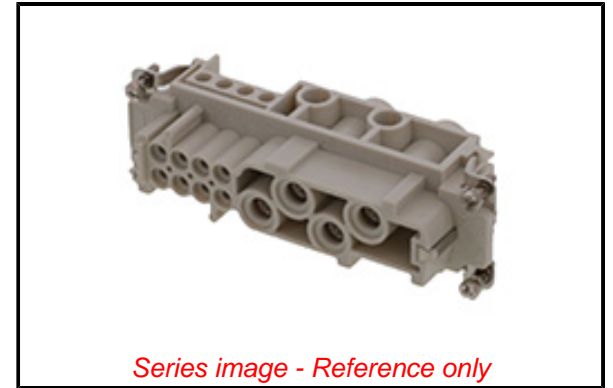

PLEASE CHECK WWW.MOLEX.COM FOR LATEST PART INFORMATION

Part Number: [0936010245](#)
Status: **Active**
Overview: GWconnect Heavy Duty Connectors (HDC)
Description: GWconnect Screw Terminal Insert, Female, 4-Pole-80A without Wire Protection and 8-Pole-16A with Wire Protection, Silver (Ag) Plated Contacts, Size 24B «104x27»

Documents:

[RoHS Certificate of Compliance (PDF)](#)

Agency Certification

CSA 256883
UL E249674

General

Product Family Industrial Connectors / Enclosures
Series [93601](#)
Component Size 24B «104X27»
Component Type Inserts - Screw Terminal
Insert Series S-K4/8
Overview [GWconnect Heavy Duty Connectors (HDC)](#)
Product Category Heavy Duty Connectors
Product Name GWconnect
Standard CSA C22.2 NO. 182.3, EN 60664-1, EN 61984, UL 1977
Taxonomy Heavy-Duty Connectors
UPC 887191879031

Physical

Durability (mating cycles max) 500
Flammability UL 94V-0
Gender Female
Insert Color Grey
Material - Contact Copper Alloy
Material - Insert Polycarbonate
Material - Plating Silver
Net Weight 142.900/g
Number of Rows 2
Packaging Type Bag
Polarized to Mating Part Yes
Poles 12
Stripping Length 14.00mm, 7.00mm
Temperature Range - Operating -40° to +125°C
Tightening Test Torque 0.50 Nm, 2.50 Nm
Wire Size AWG 14-20, 5-16

Electrical

Voltage EN 61984: 500V 6kV 3, UL/CSA: 600V
Working Current 80A/16A

Material Info

Engineering Number 7312.6043.0

Series image - Reference only

EU ELV

Not Relevant

EU RoHS

Compliant

REACH SVHC

Contained Per -
D(2022)4187-DC (10
June 2022)

Lead

Halogen-Free

Status

Low-Halogen

For more information, please visit [Contact US](#)

China ROHS

ELV

RoHS Phthalates

ZZCERT_CE -

Declaration of

Conformity

Green Image

Not Relevant

Not Contained

CER_4000432592_00_000.pdf

Search Parts in this Series

[93601](#) Series

Mates With

[936010247](#) Male Screw Terminal Insert

Use With

Size 24B «104x27» Hoods and Housings