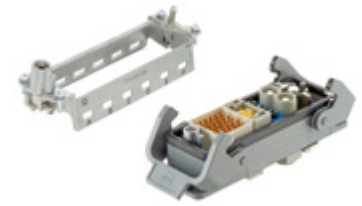

Modular

Identification

Part number

Drawing
(dimensions in mm)

Han-Modular®,
Hinged frame plus,
for 4 modules,
A ... D

09 14 016 0361

Han-Modular®,
Hinged frame plus,
for 4 modules,
a ... d

09 14 016 0371