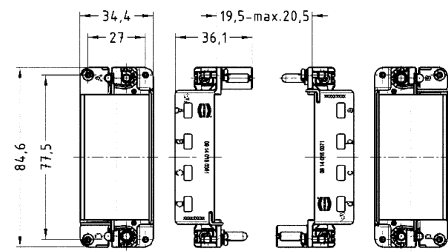

Modular

Identification

Part number

Drawing
(dimensions in mm)

Han-Modular®,
Hinged frame plus,
for 4 modules,
A ... D

09 14 016 0361

Han-Modular®,
Hinged frame plus,
for 4 modules,
a ... d

09 14 016 0371