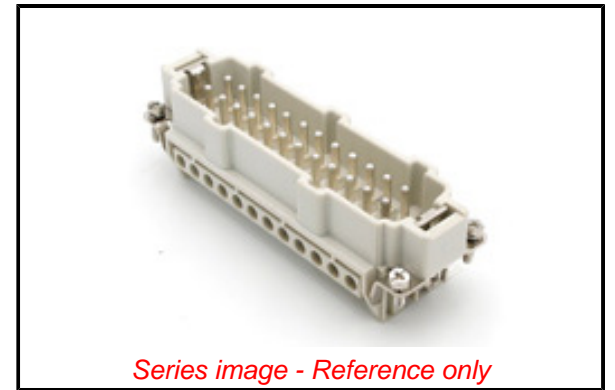

PLEASE CHECK WWW.MOLEX.COM FOR LATEST PART INFORMATION

Part Number: [0936010307](#)
Status: **Active**
Overview: GWconnect Heavy Duty Connectors (HDC)
Description: GWconnect Screw Terminal Insert, Male, 24-Pole, 16A, Numbered 1-24, with Wire Protection, Silver (Ag) Plated Contacts, Size 24B «104x27»

Documents:

[RoHS Certificate of Compliance (PDF)](#)

Agency Certification

CSA 256883
UL E249674

General

Product Family Industrial Connectors / Enclosures
Series [93601](#)
Component Size 24B «104X27»
Component Type Inserts - Screw Terminal
Insert Series S-E
Overview [GWconnect Heavy Duty Connectors (HDC)](#)
Product Category Heavy Duty Connectors
Product Name GWconnect
Standard CSA C22.2 NO. 182.3, EN 60664-1, EN 61984, UL 1977
Taxonomy Heavy-Duty Connectors
UPC 887191882550

Physical

Durability (mating cycles max) 700
Flammability UL 94V-0
Gender Male
Insert Color Grey
Material - Contact Copper Alloy
Material - Insert Polycarbonate
Material - Plating Silver
Net Weight 111.800/g
Number of Rows 2
Packaging Type Bag
Polarized to Mating Part Yes
Poles 24
Stripping Length 7.00mm
Temperature Range - Operating -40° to +125°C
Tightening Test Torque 0.50 Nm
Wire Size AWG 14-20
Wire Size mm² 0.50-2.50

Electrical

Current - Maximum per Contact 16.0A
Voltage - Maximum 500V
Wire Protection Yes

Material Info

Engineering Number 7324.6107.0

Series image - Reference only

EU ELV

Not Relevant

EU RoHS

Compliant

REACH SVHC

Not Contained Per -
D(2022)4187-DC (10
June 2022)

Halogen-Free

Status

Low-Halogen

For more information, please visit [Contact US](#)

China ROHS

ELV

RoHS Phthalates

ZZCERT_CE -

Declaration of

Conformity

Green Image

Not Relevant

Not Contained

CER_4000432592_00_000.pdf

Search Parts in this Series

[93601](#) Series

Mates With

[936010297](#) Female Screw Terminal Insert

Use With

Size 24B «104x27» Hoods and Housings