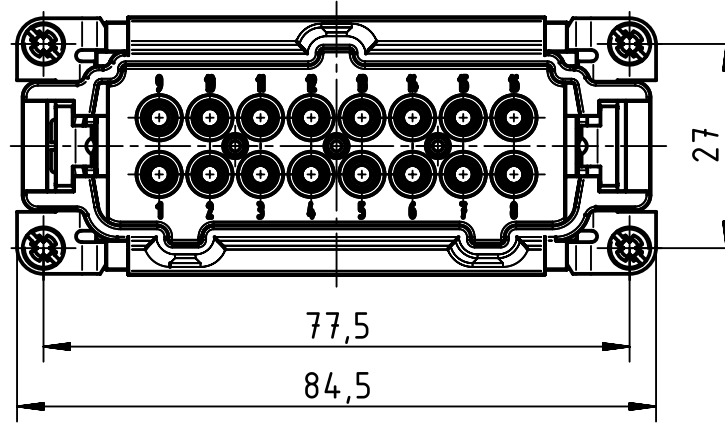

panel cut out (1:2)

	All rights reserved Department EL PD - DE HARTING Electric GmbH & Co. KG D-32339 Espelkamp	All Dimensions in mm Original Size DIN A4		Scale 1:1	Free size tol.	Ref. Sub.
		Created by HOLLERT	Inspected by SPILKERN	Standardisation TIEMANNA	Date 2013-11-05	State Final Release
Title Han High Temp 16E-s male					Doc-Key / ECM-Nr. 100528780/UGD/001/A 500000067351	
Type TB			Number 09 33 816 2601		Rev. A	Page 1/1