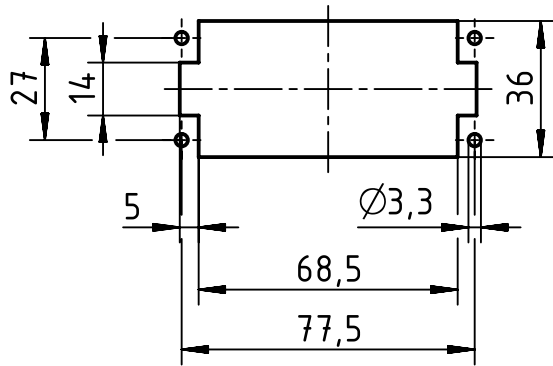

panel cut out (1:2)

	All rights reserved Department EL PD - DE HARTING Electric GmbH & Co. KG D-32339 Espelkamp	All Dimensions in mm Original Size DIN A4		Scale 1:1	Free size tol.	Ref. Sub.
		Created by HOLLERT	Inspected by SPILKERN	Standardisation TIEMANNA	Date 2013-11-05	State Final Release
Title Han High Temp 16E-s male					Doc-Key / ECM-Nr. 100528780/UGD/001/A 500000067351	
Type TB			Number 09 33 816 2601		Rev. A	Page 1/1