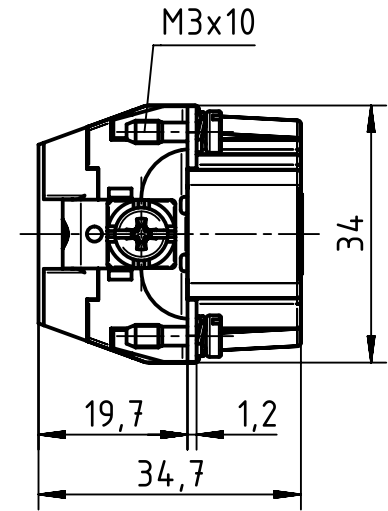

panel cut out (1:2)

	All rights reserved Department EL PD - DE HARTING Electric GmbH & Co. KG D-32339 Espelkamp	All Dimensions in mm Original Size DIN A4		Scale 1:1	Free size tol.	Ref. Sub.
		Created by HOLLERT	Inspected by SPILKERN	Standardisation TIEMANNA	Date 2013-11-05	State Final Release
Title Han High Temp 16E-s male					Doc-Key / ECM-Nr. 100528780/UGD/001/A 500000067351	
Type TB			Number 09 33 816 2601		Rev. A	Page 1/1