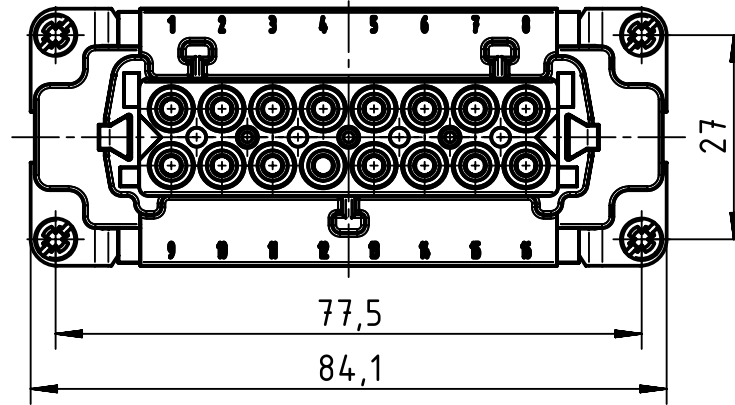

panel cut out (1:2)

	All Dimensions in mm Original Size DIN A4		Scale 1:1	Free size tol.		Ref.
						Sub.
	All rights reserved		Created by HOLLERT	Inspected by SPILKERN	Standardisation TIEMANNA	Date 2013-11-05
	Department EL PD - DE					State Final Release
HARTING Electric GmbH & Co. KG D-32339 Espelkamp			Title Han High Temp 16E-s female			Doc-Key / ECM-Nr. 100528773/UGD/001/A 500000067351
			Type TB	Number 09 33 816 2701		Rev. A
						Page 1/1