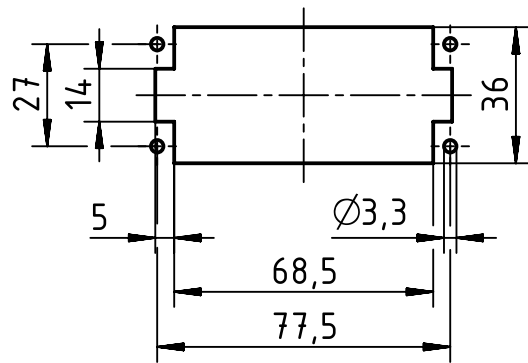

panel cut out (1:2)

	All Dimensions in mm Original Size DIN A4		Scale 1:1	Free size tol.		Ref.
						Sub.
	All rights reserved		Created by HOLLERT	Inspected by SPILKERN	Standardisation TIEMANNA	Date 2013-11-05
	Department EL PD - DE					State Final Release
HARTING Electric GmbH & Co. KG D-32339 Espelkamp			Title Han High Temp 16E-s female			Doc-Key / ECM-Nr. 100528773/UGD/001/A 500000067351
			Type TB	Number 09 33 816 2701		Rev. A
						Page 1/1