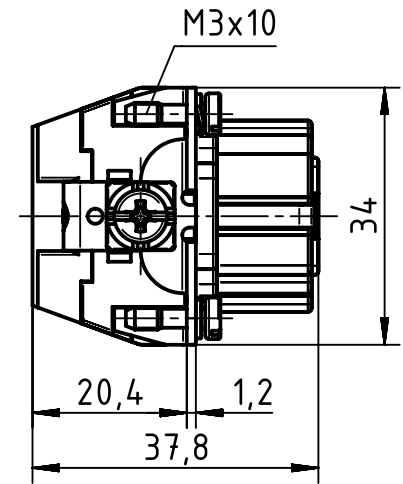

panel cut out (1:2)

	All Dimensions in mm Original Size DIN A4		Scale 1:1	Free size tol.		Ref.
						Sub.
	All rights reserved		Created by HOLLERT	Inspected by SPILKERN	Standardisation TIEMANNA	Date 2013-11-05
	Department EL PD - DE					State Final Release
HARTING Electric GmbH & Co. KG D-32339 Espelkamp			Title Han High Temp 16E-s female			Doc-Key / ECM-Nr. 100528773/UGD/001/A 500000067351
			Type TB	Number 09 33 816 2701		Rev. A
						Page 1/1