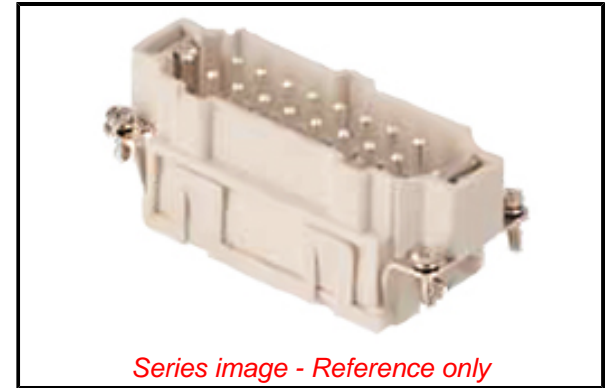

Part Number: [0936010206](#)
Status: **Active**
Overview: GWconnect Heavy Duty Connectors (HDC)
Description: GWconnect Push-in Terminal Insert, Male, 6-Pole, 16A, Silver (Ag) Plated Contacts, Size 6B «44x27»

Documents:

[RoHS Certificate of Compliance (PDF)](#)

Agency Certification

CSA	256883
UL	E249674

General

Product Family	Industrial Connectors / Enclosures
Series	93601
Comments	Stranded wire with bush terminal 0.14-2.50 (26-14 AWG), Stranded wires with single strand greater than and equal to 0.20mm (16-12 AWG), and Solid wires 0.50-2.50 (20-14 AWG)
Component Size	6B «44x27»
Component Type	Inserts - Push-in Terminal
Insert Series	S-EP
Overview	GWconnect Heavy Duty Connectors (HDC)
Product Category	Heavy Duty Connectors
Product Name	GWconnect
Standard	CSA C22.2 NO. 182.3, EN 60664-1, EN 61984, UL 1977
Taxonomy	Heavy-Duty Connectors
UPC	887191876641

Physical

Durability (mating cycles max)	500
Flammability	UL 94V-0
Gender	Male
Insert Color	Grey
Material - Contact	Copper Alloy
Material - Insert	Polycarbonate
Material - Plating	Silver
Net Weight	53.500/g
Number of Rows	2
Packaging Type	Bag
Polarized to Mating Part	Yes
Poles	6
Stripping Length	9.00-11.00mm
Temperature Range - Operating	-40° to +125°C
Wire Size AWG	12-16, 14-20, 14-26
Wire Size mm²	0.14-2.50, 0.50-2.50, 1.50-4.00

Electrical

Current - Maximum per Contact	16.0A
Voltage - Maximum	500V

Material Info

Engineering Number	7306.5961.0

Series image - Reference only

EU ELV

Not Relevant

EU RoHS

Compliant with Exemption 6(c)

REACH SVHC

Not Contained Per - ED/71/2019 (16 July 2019)

Halogen-Free

Status

Not Reviewed

For more information, please visit [Contact US](#)

China ROHS

ELV

RoHS Phthalates

ZZCERT_CE -

Declaration of

Conformity

China RoHS

50 Image

Not Relevant

Not Contained

CER_4000432592_00_000.pdf

Search Parts in this Series

[93601](#) Series

Mates With

[936010204](#) Female Pushin Terminal Insert

Use With

Size 6B «44x27» Hoods and Housings