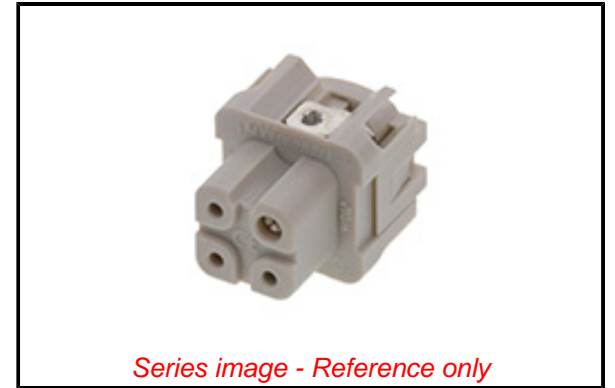

PLEASE CHECK WWW.MOLEX.COM FOR LATEST PART INFORMATION

Part Number: [0936010121](#)
Status: **Active**
Overview: GWconnect Heavy Duty Connectors (HDC)
Description: GWconnect Screw Terminal Insert, Female, 3-Pole, 10A, without Wire Protection, Silver (Ag) Plated Contacts, Size 3A «21x21», Grey

Documents:

[RoHS Certificate of Compliance (PDF)](#)

Agency Certification

CSA 256883
UL E249674

General

Product Family Industrial Connectors / Enclosures
Series [93601](#)
Component Size 3A «21x21»
Component Type Inserts - Screw Terminal
Insert Series S-A3/4
Overview [GWconnect Heavy Duty Connectors (HDC)](#)
Product Category Heavy Duty Connectors
Product Name GWconnect
Standard CSA C22.2 NO. 182.3, EN 60664-1, EN 61984, UL 1977
Taxonomy Heavy-Duty Connectors
UPC 887191871394

Physical

Durability (mating cycles max) 500
Flammability UL 94V-0
Gender Female
Insert Color Grey
Material - Contact Copper Alloy
Material - Insert Polycarbonate
Material - Plating Silver
Net Weight 12.200/g
Number of Rows 2
Packaging Type Bag
Polarized to Mating Part Yes
Poles 3
Stripping Length 6.00mm
Temperature Range - Operating -40° to +125°C
Tightening Test Torque 0.25 Nm
Wire Size AWG 14-20
Wire Size mm² 0.50-2.50

Electrical

Current - Maximum per Contact 10.0A
Voltage - Maximum 230V / 400V
Wire Protection No

Material Info

Engineering Number 7203.6001.0

Series image - Reference only

EU ELV

Not Relevant

EU RoHS

Compliant with Exemption 6(c)

REACH SVHC

Contained Per - D(2022)4187-DC (10 June 2022)

Lead

Halogen-Free

Status

Low-Halogen

For more information, please visit [Contact US](#)

China ROHS

ELV

RoHS Phthalates

ZZCERT_CE -

Declaration of

Conformity

China RoHS

50 Image

Not Relevant

Not Contained

CER_4000432592_00_000.pdf

Search Parts in this Series

[93601](#) Series

Mates With

[936010125](#) Male Screw Terminal Insert

Use With

Size 3A «21x21» Hoods and Housings