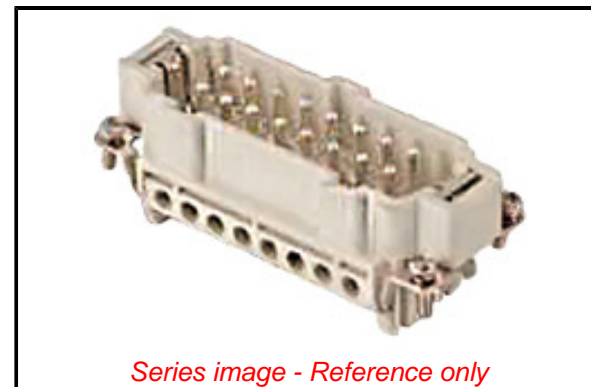

PLEASE CHECK WWW.MOLEX.COM FOR LATEST PART INFORMATION

Part Number: [0936010275](#)
Status: **Active**
Overview: GWconnect Heavy Duty Connectors (HDC)
Description: GWconnect Screw Terminal Insert, Male, 16-Pole, 16A, Numbered 1-16, with Wire Protection, Silver (Ag) Plated Contacts, Size 16B «77x27»

Documents:

[RoHS Certificate of Compliance (PDF)](#)

Agency Certification

CSA 256883
UL E249674

General

Product Family Industrial Connectors / Enclosures
Series [93601](#)
Component Size 16B «77X27»
Component Type Inserts - Screw Terminal
Insert Series S-EST
Overview [GWconnect Heavy Duty Connectors (HDC)](#)
Product Category Heavy Duty Connectors
Product Name GWconnect
Standard CSA C22.2 NO. 182.3, EN 60664-1, EN 61984, UL 1977
Taxonomy Heavy-Duty Connectors
UPC 887191880839

Physical

Durability (mating cycles max) 700
Flammability UL 94V-0
Gender Female
Insert Color Grey
Lock to Mating Part Yes
Material - Contact Copper Alloy
Material - Insert Polycarbonate
Material - Plating Silver
Net Weight 82.200/g
Number of Rows 2
Packaging Type Bag
Polarized to Mating Part Yes
Poles 16
Stripping Length 7.00mm
Temperature Range - Operating -40° to +125°C
Tightening Test Torque 0.50 Nm
Wire Size AWG 14-20
Wire Size mm² 0.50-2.50

Electrical

Current - Maximum per Contact 16.0A
Voltage - Maximum 500V
Wire Protection Yes

Material Info

Engineering Number 7316.6105.4

Series image - Reference only

EU ELV

Not Relevant

EU RoHS

Compliant with Exemption 6(c)

REACH SVHC

Not Contained Per - ED/71/2019 (16 July 2019)

Halogen-Free

Status

Not Reviewed

For more information, please visit [Contact US](#)

China ROHS

ELV

RoHS Phthalates

ZZCERT_CE -

Declaration of

Conformity

China RoHS

50 Image

Not Relevant

Not Contained

CER_4000432592_00_000.pdf

Search Parts in this Series

[93601 Series](#)

Mates With

[936010276 Male Screw Terminal Insert](#)

Use With

Size 16B «77x27» Hoods and Housings