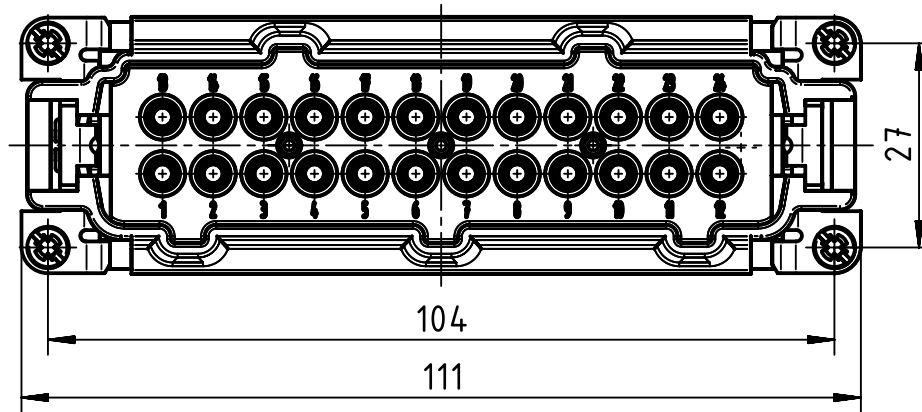

panel cut out (1:2)

	All Dimensions in mm Original Size DIN A4		Scale 1:1	Free size tol.		Ref.	
						Sub.	
	All rights reserved Department EL PD - DE		Created by HOLLERT	Inspected by SPILKERN	Standardisation TIEMANNA	Date 2013-11-05	State Final Release
	HARTING Electric GmbH & Co. KG D-32339 Espelkamp		Title Han High Temp 24E-s male			Doc-Key / ECM-Nr. 100528796/UGD/001/A 500000067351	
			Type TB	Number 09 33 824 2601		Rev. A	Page 1/1