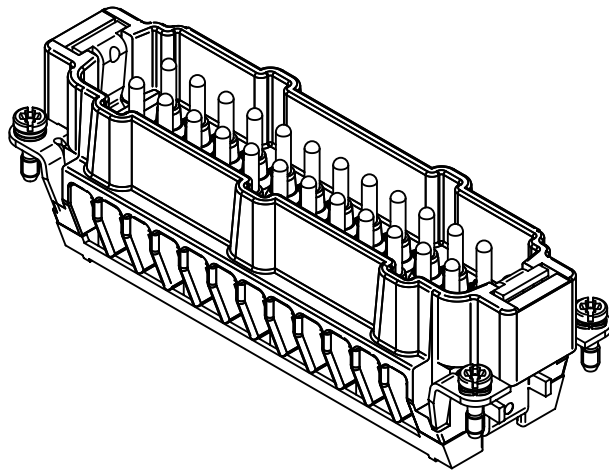

panel cut out (1:2)

	All Dimensions in mm Original Size DIN A4		Scale 1:1	Free size tol.		Ref.	
						Sub.	
	All rights reserved Department EL PD - DE		Created by HOLLERT	Inspected by SPILKERN	Standardisation TIEMANNA	Date 2013-11-05	State Final Release
	HARTING Electric GmbH & Co. KG D-32339 Espelkamp		Title Han High Temp 24E-s male			Doc-Key / ECM-Nr. 100528796/UGD/001/A 500000067351	
			Type TB	Number 09 33 824 2601		Rev. A	Page 1/1