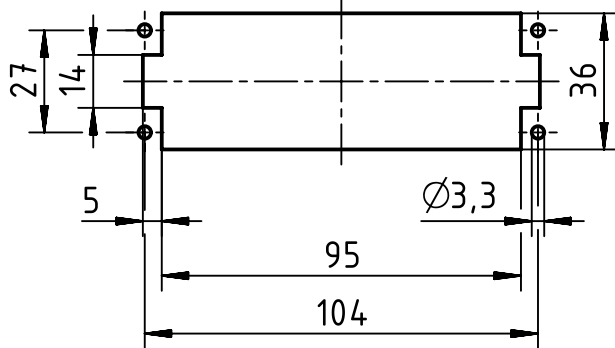

panel cut out (1:2)

	All Dimensions in mm Original Size DIN A4		Scale 1:1	Free size tol.		Ref.	
						Sub.	
	All rights reserved Department EL PD - DE		Created by HOLLERT	Inspected by SPILKERN	Standardisation TIEMANNA	Date 2013-11-05	State Final Release
	HARTING Electric GmbH & Co. KG D-32339 Espelkamp		Title Han High Temp 24E-s male			Doc-Key / ECM-Nr. 100528796/UGD/001/A 500000067351	
			Type TB	Number 09 33 824 2601		Rev. A	Page 1/1