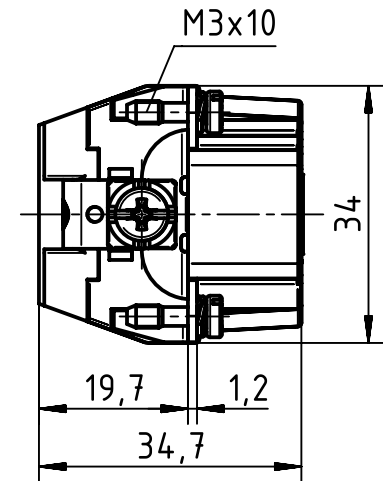

panel cut out (1:2)

	All Dimensions in mm Original Size DIN A4		Scale 1:1	Free size tol.		Ref.	
						Sub.	
	All rights reserved Department EL PD - DE		Created by HOLLERT	Inspected by SPILKERN	Standardisation TIEMANNA	Date 2013-11-05	State Final Release
	HARTING Electric GmbH & Co. KG D-32339 Espelkamp		Title Han High Temp 24E-s male			Doc-Key / ECM-Nr. 100528796/UGD/001/A 500000067351	
			Type TB	Number 09 33 824 2601		Rev. A	Page 1/1