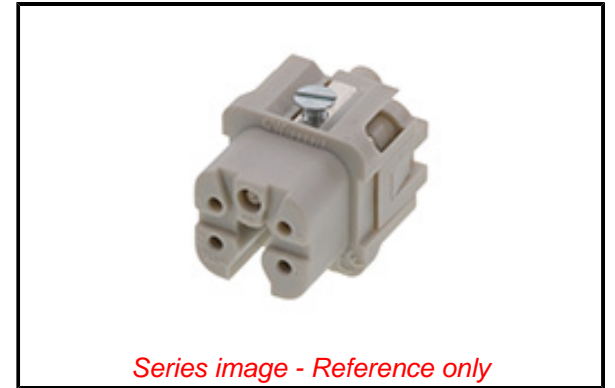

PLEASE CHECK WWW.MOLEX.COM FOR LATEST PART INFORMATION

Part Number: [0936010129](#)
Status: **Active**
Overview: GWconnect Heavy Duty Connectors (HDC)
Description: GWconnect Screw Terminal Insert, Female, 4-Pole, 10A, without Wire Protection, Silver (Ag) Plated Contacts, Size 3A «21x21»

Documents:

[RoHS Certificate of Compliance (PDF)](#)

Agency Certification

CSA	256883
UL	E249674

General

Product Family	Industrial Connectors / Enclosures
Series	93601
Component Size	3A «21x21»
Component Type	Inserts - Screw Terminal
Insert Series	S-A3/4
Overview	GWconnect Heavy Duty Connectors (HDC)
Product Category	Heavy Duty Connectors
Product Name	GWconnect
Standard	CSA C22.2 NO. 182.3, EN 60664-1, EN 61984, UL 1977
Taxonomy	Heavy-Duty Connectors
UPC	887191871974

Physical

Durability (mating cycles max)	500
Flammability	UL 94V-0
Gender	Female
Insert Color	Grey
Material - Contact	Copper Alloy
Material - Insert	Polycarbonate
Material - Plating	Silver
Net Weight	13.100/g
Number of Rows	2
Packaging Type	Bag
Polarized to Mating Part	Yes
Poles	4
Stripping Length	6.00mm
Temperature Range - Operating	-40° to +125°C
Tightening Test Torque	0.25 Nm
Wire Size AWG	14-20
Wire Size mm²	0.50-2.50

Electrical

Current - Maximum per Contact	10.0A
Voltage - Maximum	230V / 400V
Wire Protection	No

Material Info

Engineering Number	7204.6002.0

Series image - Reference only

EU ELV

Not Relevant

EU RoHS

Compliant with Exemption 6(c)

REACH SVHC

Contained Per -
D(2022)4187-DC (10
June 2022)

Lead

Halogen-Free

Status

Low-Halogen

For more information, please visit [Contact US](#)

China ROHS

ELV

RoHS Phthalates

ZZCERT_CE -

Declaration of

Conformity

China RoHS

50 Image

Not Relevant

Not Contained

CER_4000432592_00_000.pdf

Search Parts in this Series

[93601](#) Series

Mates With

[936010133](#) Male Screw Terminal Insert

Use With

Size 3A «21x21» Hoods and Housings