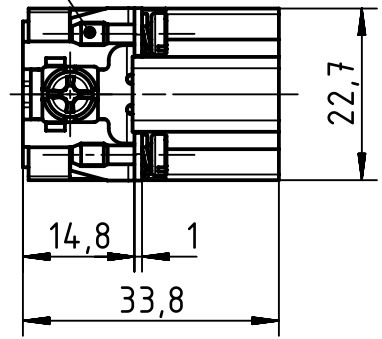

M3x10

Panel cut out

	All Dimensions in mm Original Size DIN A4		Scale 1:1	Free size tol.		Ref.		
						Sub.		
	All rights reserved		Created by LONGL	Inspected by YUA	Standardisation RUETERA	Date 2019-01-25	State Final Release	
	Department EL PD		Title Han 28DD M-c				Doc-Key / ECM-Nr. 100758231/UGD/000/B 500000146251	
HARTING Electric GmbH & Co. KG D-32339 Espelkamp			Type TB	Number 09 16 028 3001			Rev. B	Page 1/1