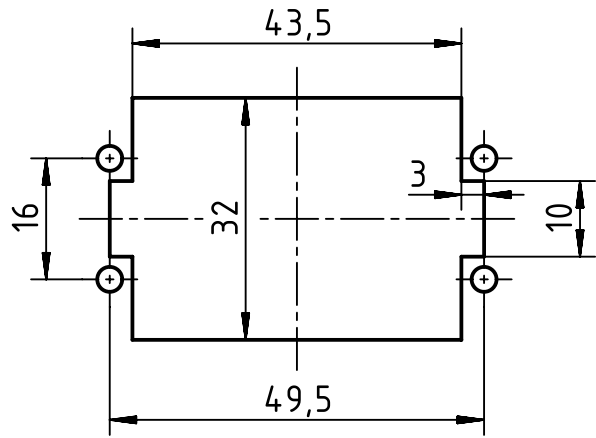

M3x10

Panel cut out

	All Dimensions in mm Original Size DIN A4		Scale 1:1	Free size tol.		Ref.		
						Sub.		
	All rights reserved		Created by LONGL	Inspected by YUA	Standardisation RUETERA	Date 2019-01-25	State Final Release	
	Department EL PD		Title Han 28DD M-c				Doc-Key / ECM-Nr. 100758231/UGD/000/B 500000146251	
HARTING Electric GmbH & Co. KG D-32339 Espelkamp			Type TB	Number 09 16 028 3001			Rev. B	Page 1/1