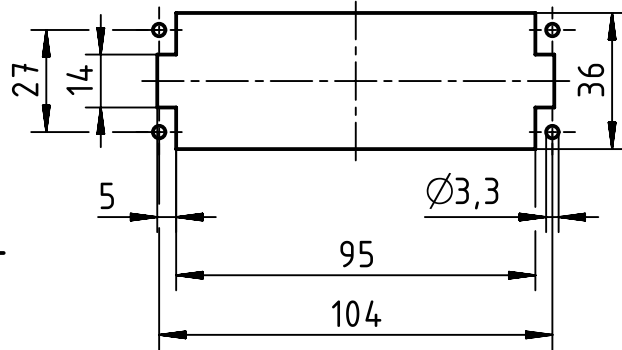

panel cut out (1:2)

	All Dimensions in mm Original Size DIN A4		Scale 1:1	Free size tol.		Ref.	
	All rights reserved Department EL PD - DE		Created by HOLLERT	Inspected by SPILKERN	Standardisation TIEMANNA	Date 2013-11-05	State Final Release
HARTING Electric GmbH & Co. KG D-32339 Espelkamp		Title Han High Temp 24E-s female				Doc-Key / ECM-Nr. 100528785/UGD/001/A 500000067351	
		Type TB	Number 09 33 824 2701			Rev. A	Page 1/1