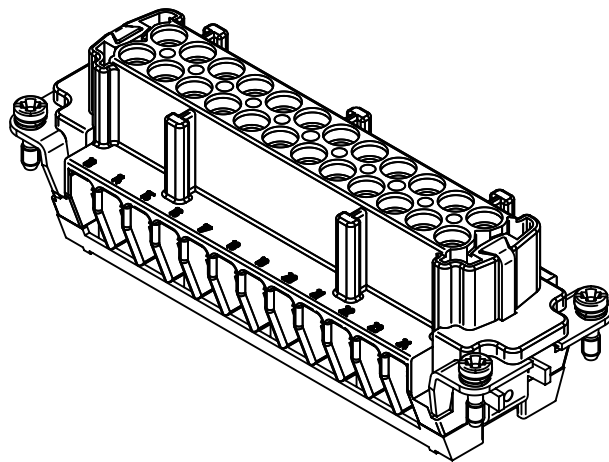

panel cut out (1:2)

	All Dimensions in mm Original Size DIN A4		Scale 1:1	Free size tol.		Ref.	
	All rights reserved Department EL PD - DE		Created by HOLLERT	Inspected by SPILKERN	Standardisation TIEMANNA	Date 2013-11-05	State Final Release
HARTING Electric GmbH & Co. KG D-32339 Espelkamp		Title Han High Temp 24E-s female				Doc-Key / ECM-Nr. 100528785/UGD/001/A 500000067351	
		Type TB	Number 09 33 824 2701			Rev. A	Page 1/1