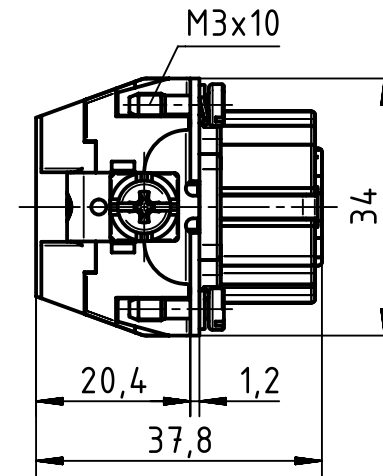

panel cut out (1:2)

	All Dimensions in mm Original Size DIN A4		Scale 1:1	Free size tol.		Ref.	
	All rights reserved Department EL PD - DE		Created by HOLLERT	Inspected by SPILKERN	Standardisation TIEMANNA	Date 2013-11-05	State Final Release
HARTING Electric GmbH & Co. KG D-32339 Espelkamp		Title Han High Temp 24E-s female				Doc-Key / ECM-Nr. 100528785/UGD/001/A 500000067351	
		Type TB	Number 09 33 824 2701			Rev. A	Page 1/1