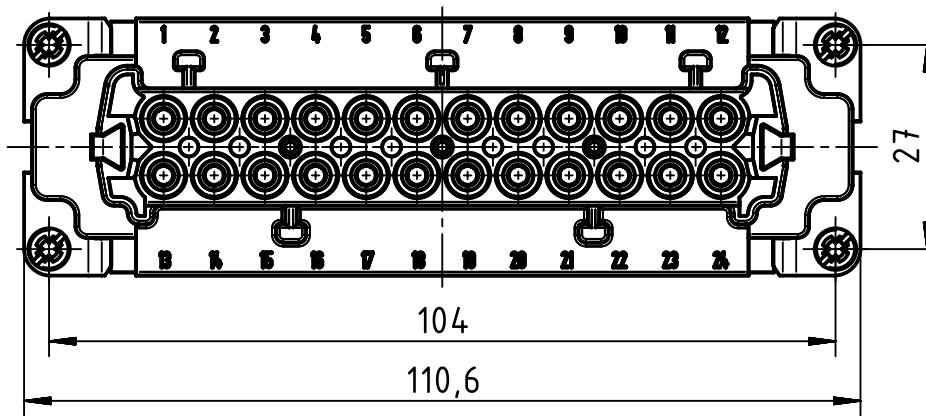

panel cut out (1:2)

	All Dimensions in mm Original Size DIN A4		Scale 1:1	Free size tol.		Ref.	
	All rights reserved Department EL PD - DE		Created by HOLLERT	Inspected by SPILKERN	Standardisation TIEMANNA	Date 2013-11-05	State Final Release
HARTING Electric GmbH & Co. KG D-32339 Espelkamp		Title Han High Temp 24E-s female				Doc-Key / ECM-Nr. 100528785/UGD/001/A 500000067351	
		Type TB	Number 09 33 824 2701			Rev. A	Page 1/1