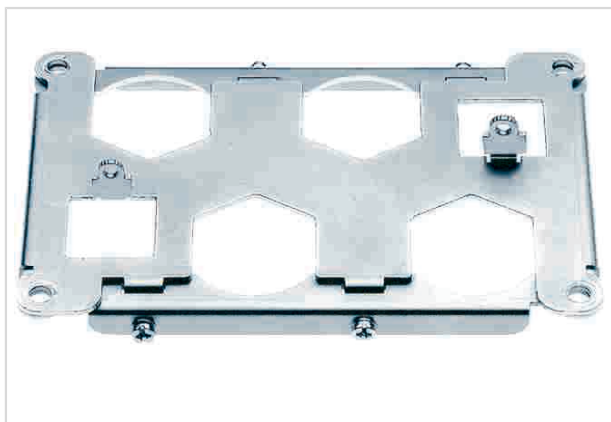

## Han 48HPR frame for 4XHC350 for housing

Image is for illustration purposes only. Please refer to product description.

Part number	09 40 048 9810
Specification	Han 48HPR frame for 4XHC350 for housing
HARTING eCatalogue	<a href="https://b2b.harting.com/09400489810">https://b2b.harting.com/09400489810</a>

### Identification

Category	Accessories
Series of hoods/housings	Han <sup>®</sup> HPR
Type of accessory	Frame
Description of the accessory	for male inserts 4x HC 350 contacts + 2x Han <sup>®</sup> Q 5/0

### Version

Gender	Male
Size	48 HPR