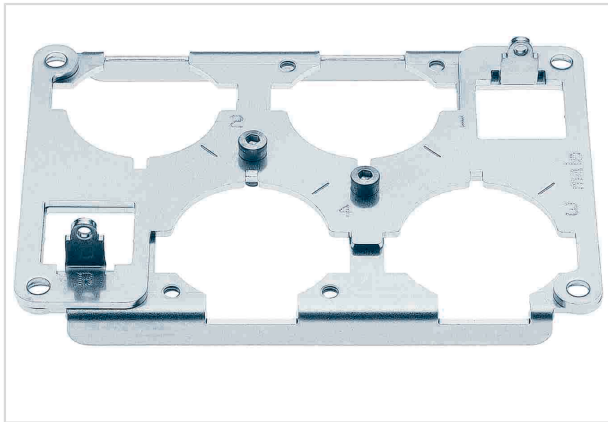

Han 48HPR frame for 4X650A female

Image is for illustration purposes only. Please refer to product description.

Part number	09 40 048 9911
Specification	Han 48HPR frame for 4X650A female
HARTING eCatalogue	https://b2b.harting.com/09400489911

Identification

Category	Accessories
Series of hoods/housings	Han [®] HPR
Type of accessory	Frame
Description of the accessory	for female inserts 4x HC 650 contacts + 2x Han [®] Q 5/0

Version

Gender	Female
Size	48 HPR

Commercial data

Packaging size	1
----------------	---

Pushing Performance
Since 1945

Commercial data

Net weight	191.34 g
Country of origin	Germany
European customs tariff number	85389099
GTIN	5713140058477
eCl@ss	27440210 Fixing element for industrial connectors