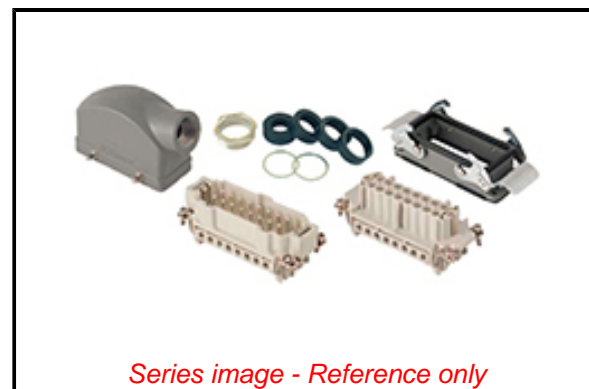

PLEASE CHECK WWW.MOLEX.COM FOR LATEST PART INFORMATION

Part Number: [0936030090](#)

Status: **Active**

Overview: [GWconnect Heavy Duty Connectors (HDC)](#)

Description: GWconnect Connector Kit, 24 Pole, Series S-E Female-Male Inserts, M25 Metal Cable Gland, M25 Die-cast Aluminum Hood-Side Entry, Bulkhead Mount Housing-Vertical, 2 Lever, Size 24B «104x27», Grey

Documents:

[RoHS Certificate of Compliance (PDF)](#)

Kit components

Kit Components [936000047](#) M25 Gland, [936013770](#) M25 Hood, [936010307](#) Male Insert, [936010297](#) Female Insert, [936013538](#) Vertical Bulkhead Housing

General

Product Family Industrial Connectors / Enclosures
Series [93603](#)
Color - Cable Jacket N/A
Component Size 24B «104X27»
Component Type Connector Kit - Female+Male
Insert Series S-E
Overview [GWconnect Heavy Duty Connectors (HDC)](#)
Product Category Heavy Duty Connectors
Product Name GWconnect
Taxonomy Heavy-Duty Connectors
UPC 887191865560

Physical

Lock to Mating Part Yes
Mounting Style Bulkhead
Net Weight 605.000/g
Packaging Type Bag
Thread Size M25
Thread Type (M) Metric

Electrical

Current - Maximum per Contact 16.0A
Voltage - Maximum 500V

Material Info

Engineering Number 7924.7752.5

Series image - Reference only

EU ELV

Not Relevant

EU RoHS

Compliant with Exemption 6(c)

REACH SVHC

Contained Per - D(2022)4187-DC (10 June 2022)

Lead

Halogen-Free

Status

Low-Halogen

For more information, please visit [Contact US](#)

China ROHS

ELV

RoHS Phthalates

ZZCERT_CE -

Declaration of

Conformity

China RoHS

50 Image

Not Relevant

Not Contained

CER_4000432592_00_000.pdf

Search Parts in this Series

[93603](#) Series

PLEASE CHECK WWW.MOLEX.COM FOR LATEST PART INFORMATION