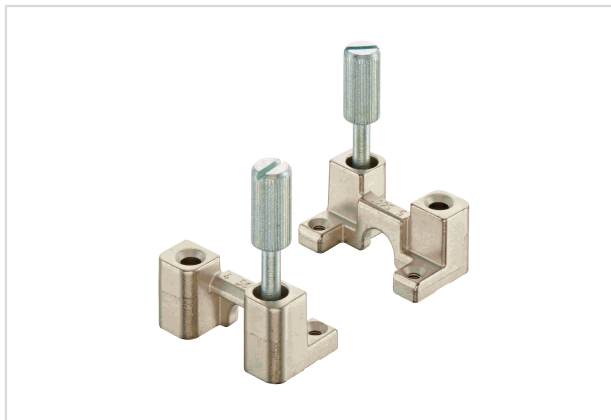

## Schraubadapter mit Befestigungsschraube

Image is for illustration purposes only. Please refer to product description.

Part number	09 00 000 5601
Specification	Schraubadapter mit Befestigungsschraube
HARTING eCatalogue	<a href="https://b2b.harting.com/09000005601">https://b2b.harting.com/09000005601</a>

### Identification

Category	Accessories
Type of accessory	Screw adapter
Description of the accessory	Top part With fixing screw

### Material properties

Material (accessories)	Zinc die-cast
Surface (accessories)	Copper-plated Nickel plated
RoHS	compliant
ELV status	compliant
China RoHS	e
REACH Annex XVII substances	Not contained
REACH ANNEX XIV substances	Not contained
REACH SVHC substances	Not contained
California Proposition 65 substances	Yes
California Proposition 65 substances	Lead Nickel