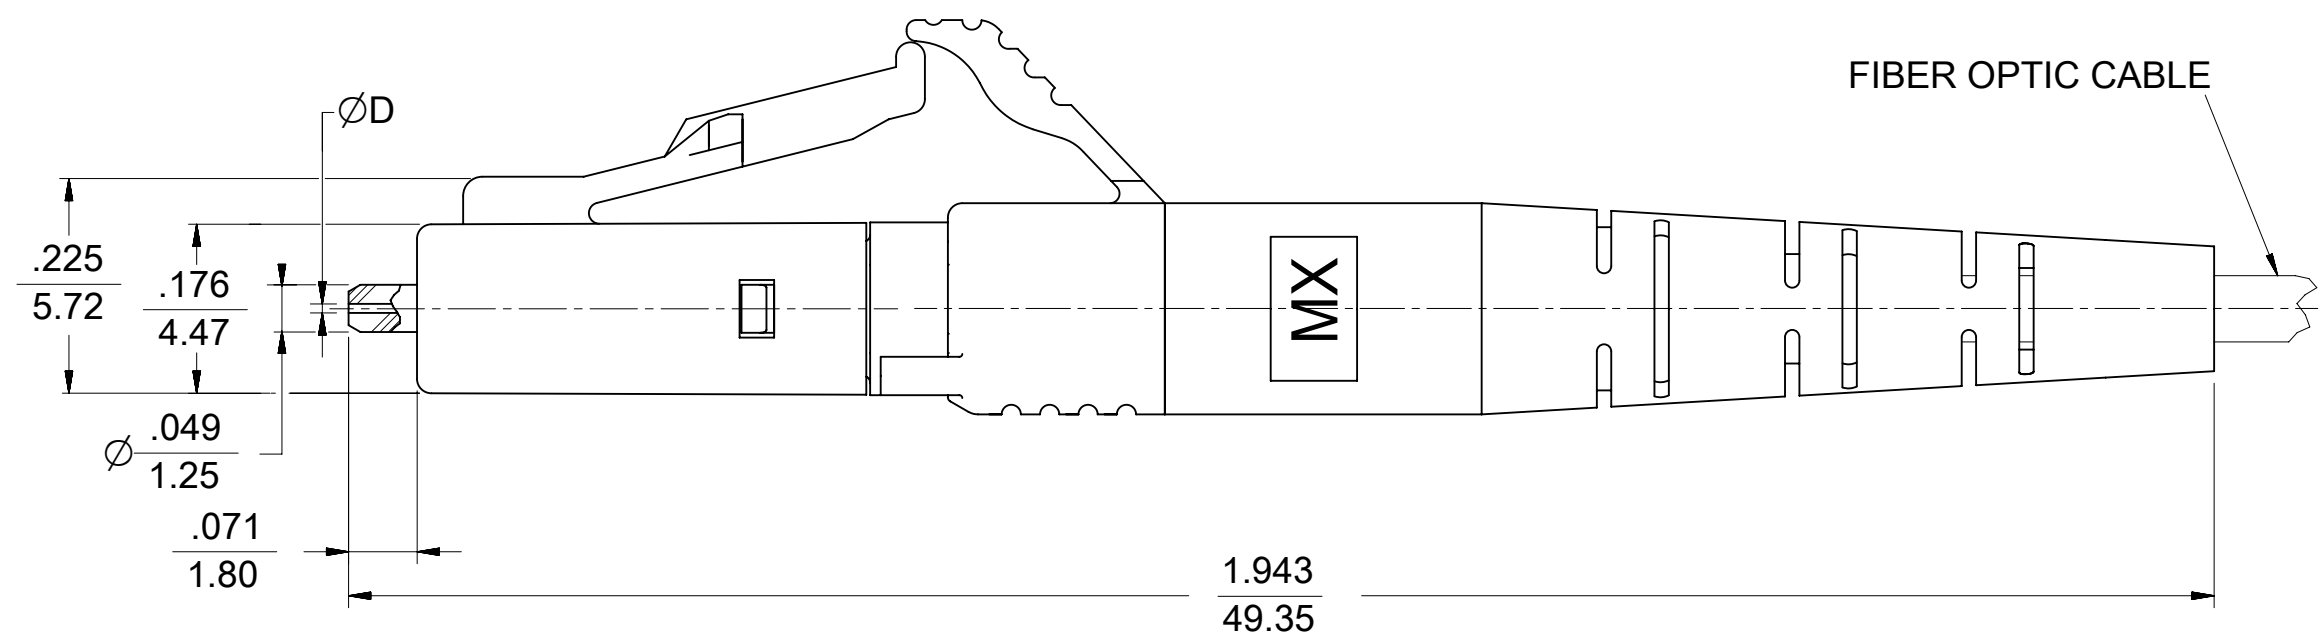

FIBER OPTIC CABLE

NOTES:

- 1. DUST CAPS ARE NOT SHOWN BUT INCLUDED.
- *2. P/N 106024-4301, 106024-3310 AND 106024-5310 ARE BULK PACKED.

FUNCTIONAL SYMBOLS FA = 0 FC = 0 FP = 0	THIS DRAWING CONTAINS INFORMATION THAT IS PROPRIETARY TO MOLEX ELECTRONIC TECHNOLOGIES, LLC AND SHOULD NOT BE USED WITHOUT WRITTEN PERMISSION									
	DIMENSION UNITS: IN/MM		SCALE: 4:1		CURRENT REV DESC: OBSOLETE PART NUMBER AS PER PCN#508521					
	GENERAL TOLERANCES (UNLESS SPECIFIED)				EC NO: 667392		2021/04/29			
	4 PLACES ±		MM		DRWN: ABHISP1		2021/07/05		LC CONNECTOR	
3 PLACES ±		INCH		CHK'D: GGA		2021/07/05		PRODUCT CUSTOMER DRAWING		
2 PLACES ±				APPR: GGA		2021/07/05		DOCUMENT NUMBER		
1 PLACE ±				INITIAL REVISION:		2005/09/01		SD-1060RR-RRRR		
0 PLACES ±				DRWN: PGIBLIN				DOC TYPE: PSD		
ANGULAR TOL ± 0.5 °				APPR:				DOC PART: 001		
DRAFT WHERE APPLICABLE MUST REMAIN WITHIN DIMENSIONS		THIRD ANGLE PROJECTION		DRAWING: C-SIZE		SERIES: 106024		SHEET NUMBER: 1 OF 1		