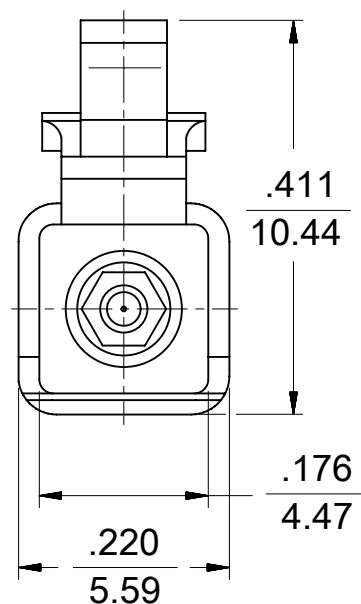

FIBER OPTIC CABLE

NOTES:

- 1. DUST CAPS ARE NOT SHOWN BUT INCLUDED.
- *2. P/N 106024-4301, 106024-3310 AND 106024-5310 ARE BULK PACKED.

FUNCTIONAL SYMBOLS FA = 0 FC = 0 FP = 0	THIS DRAWING CONTAINS INFORMATION THAT IS PROPRIETARY TO MOLEX ELECTRONIC TECHNOLOGIES, LLC AND SHOULD NOT BE USED WITHOUT WRITTEN PERMISSION									
	DIMENSION UNITS: IN/MM		SCALE: 4:1		CURRENT REV DESC: OBSOLETE PART NUMBER AS PER PCN#508521					
	GENERAL TOLERANCES (UNLESS SPECIFIED)				EC NO: 667392		2021/04/29			
	4 PLACES ±		MM		DRWN: ABHISP1		2021/07/05		LC CONNECTOR	
3 PLACES ±		INCH		CHK'D: GGA		2021/07/05		PRODUCT CUSTOMER DRAWING		
2 PLACES ±				APPR: GGA		2021/07/05		DOCUMENT NUMBER		
1 PLACE ±				INITIAL REVISION:		2005/09/01		SD-1060RR-RRRR		
0 PLACES ±				DRWN: PGIBLIN				DOC TYPE: PSD		
ANGULAR TOL ± 0.5 °				APPR:				DOC PART: 001		
DRAFT WHERE APPLICABLE MUST REMAIN WITHIN DIMENSIONS		THIRD ANGLE PROJECTION		DRAWING: C-SIZE		SERIES: 106024		SHEET NUMBER: 1 OF 1		