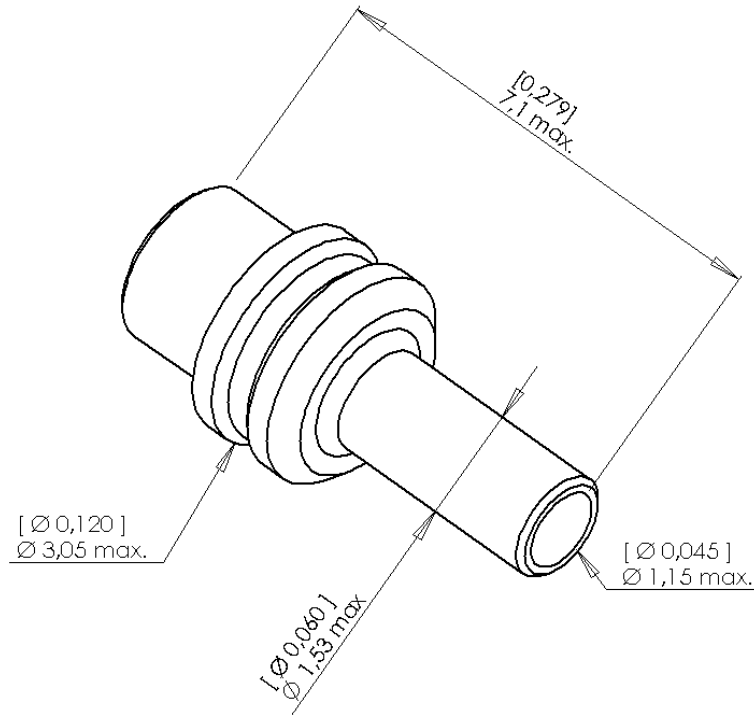

INNER FERRULE FOR Ø 2 MM CABLE

Packaging
100

Series
LC

Issue
05 02 02

Page
1 / 1

Original dimensions in mm [inch]

GENERAL

- Compatible with LC connectors
- Suitable for use with cable size Ø 2 mm
- Compatible with Bellcore GR 326 specification
- Brass, nickel plated