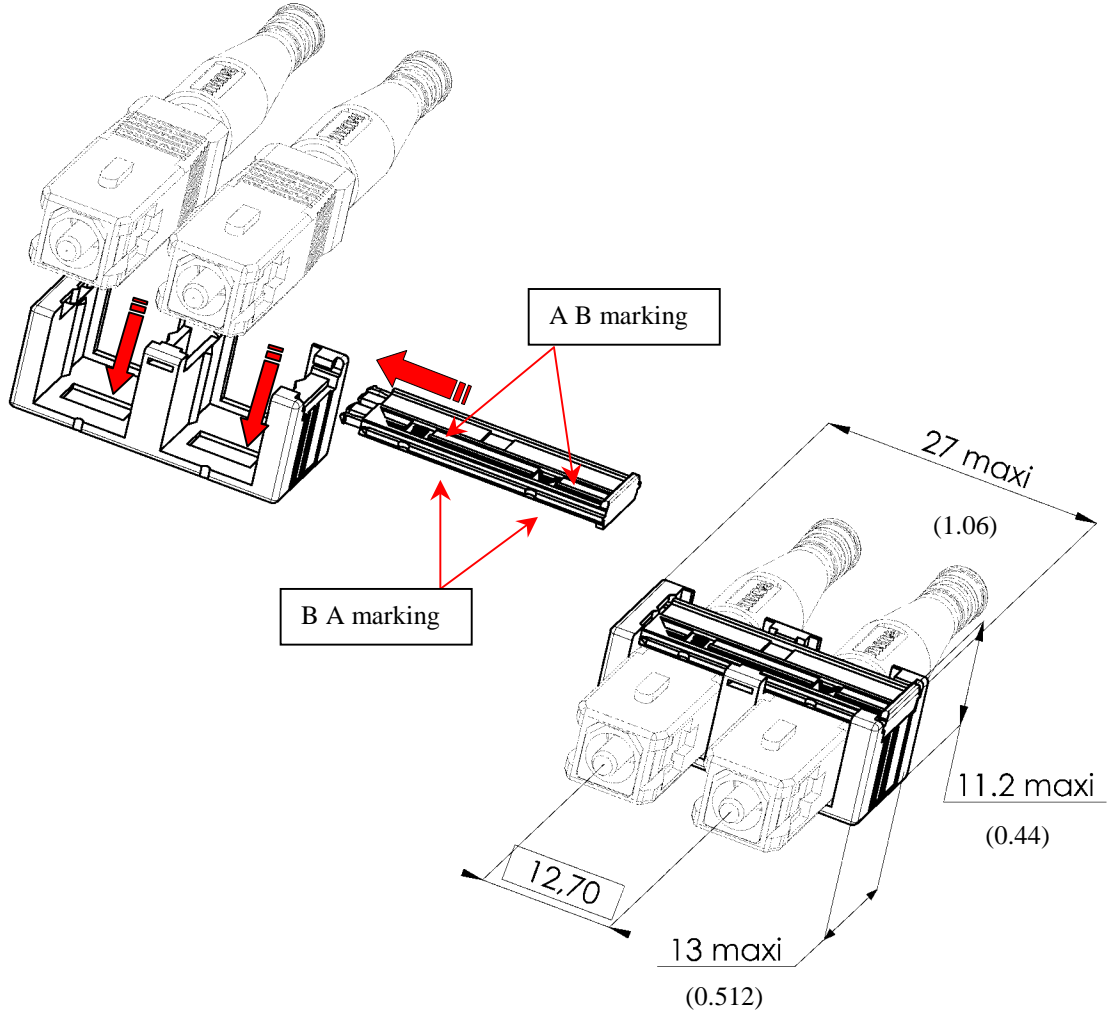

Title : SC DUPLEX BRACE GREEN COLOR
 QUANTITY: 100

 Series
 F 718

 Issue
 31 03 99

 Page
 1/1

 Dimension : mm (inch)
 1 inch = 25.4 mm

GENERAL
USE: Clipsable cover, reversible (allowing the marking A – B or B – A)

MECHANICAL: Impact test (according to Bellcore GR 326 core) 10 times
 Endurance of the cover : 10 times

MATERIAL: Plastic
 Fireproofing V0 (UL 94)
 Green color

MARKING: “R” RADIALL

CREATION					RADIALL
N° EPF 97 51					101, rue P. Hoffmann
PEN/EP : CAT					93116 ROSNY/BOIS
Name CAUSSE					FRANCE
Date 31 03 99					Tel : (33) 0149353535
Appr.	Issue	Revisions	Name	Appr.	Fax : (33) 0148546363