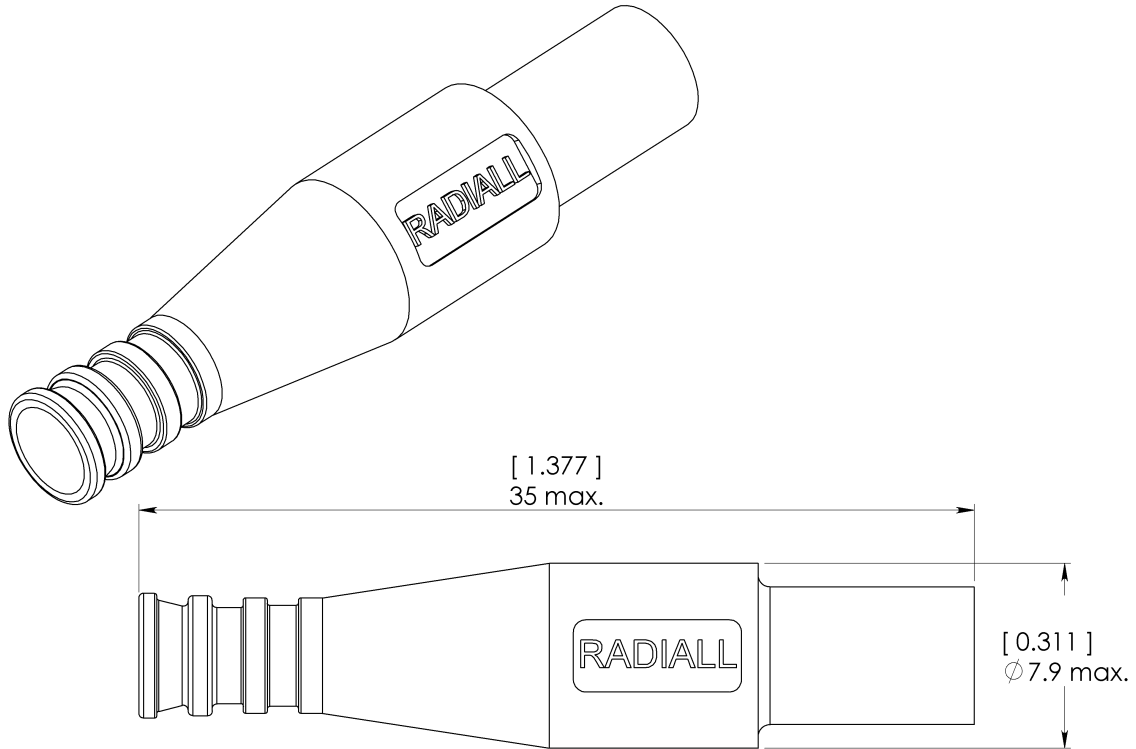

Original dimension in mm [inch]

GENERAL

- Compatible with SC and FC connectors
- Suitable for use with cable sizes Ø 2mm to Ø 2.4mm
- Compatible with BELLCORE GR 326 specification (V0, LOI 28 % mini.)
- Color yellow