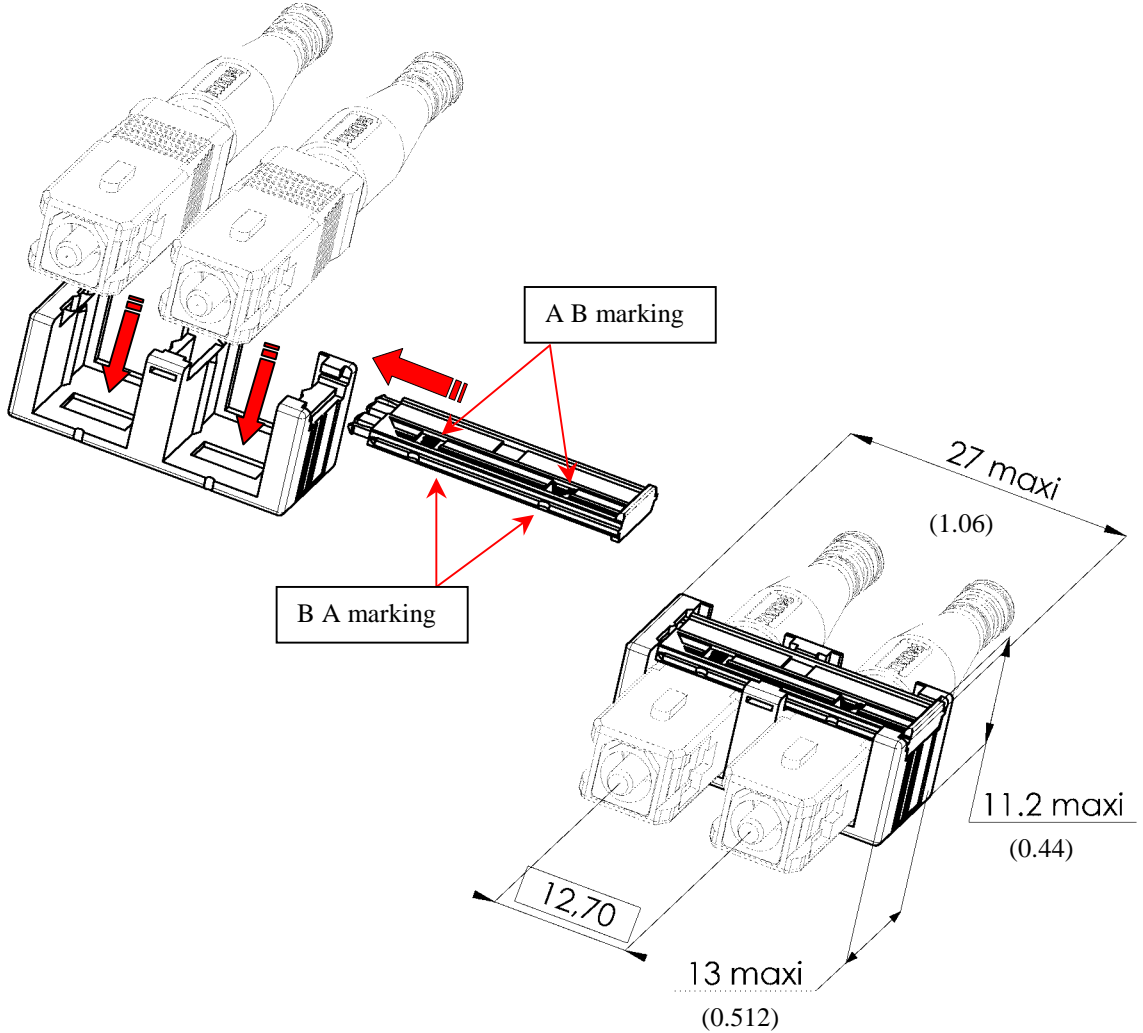

Title : SC DUPLEX BRACE BEIGE COLOR  
 QUANTITY: 100

Series  
 F 718

Issue  
 31 03 99

Page  
 1/1

Dimension : mm (inch)  
 1 inch = 25.4 mm

GENERAL

- USE:** Clipsable cover, reversible (allowing the marking A – B or B – A )
- MECHANICAL:** Impact test (according to Bellcore GR 326 core) 10 times  
 Endurance of the cover : 10 times
- MATERIAL:** Plastic  
 Fireproofing V0 (UL 94)  
 Beige color
- MARKING:** “R” RADIALL

CREATION					<b>RADIALL®</b>
N° EPF 97 51					101, rue P. Hoffmann
PEN/EP : CAT					93116 ROSNY/BOIS
Name CAUSSE					FRANCE
Date 31 03 99					Tel : (33) 0149353535
Appr.	Issue	Revisions	Name	Appr.	Fax : (33) 0148546363