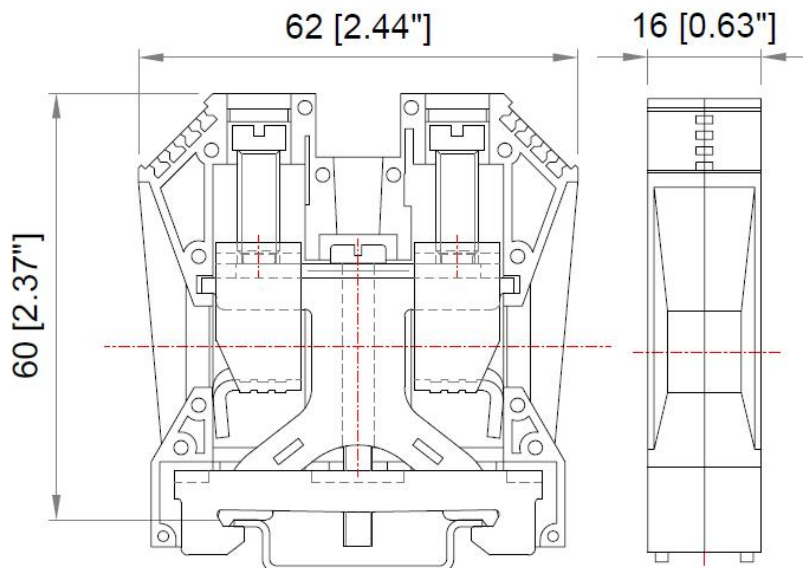

### TECHNICAL DATA / DIMENSIONS

#### Dimensions

Width mm (in.)	16 (0.63)
Length mm (in.)	62 (2.44)
Height mm (in.)	60 (2.36)
Mounting type (EN 60715)	Omega TH35

#### Connection data

Conductor cross-section solid min/max	1.5 / 50 mm <sup>2</sup>
Conductor cross-section stranded min/max	1.5 / 35 mm <sup>2</sup>

AWG min/max	10-1/0 AWG
Max conductor cross-section stranded with ferrule with plastic sleeve	35 mm <sup>2</sup> / L=18 mm
Stripping length	max 13 mm
Screw	M4 – Zinc plated steel
Tightening torque	1.2Nm / 20 Lb-In
Earth Screw	M3.5 – Zinc plated steel
Tightening torque	0.6Nm / 7 Lb-In
Clamp	Zinc plated steel
Metal part	Zinc plated steel

## TECHNICAL DRAWINGS

ACCESSORIES

**Marking**

Item	Description
<b>10134398-001LF</b>	Single-digit marking tag (5 x 3 mm) - white
<b>10134398-002LF ~ 10134398-011LF</b>	Single-digit marking tag (5 x 3 mm) – with marking: 0 ~ 9
<b>10134398-012LF ~ 10134398-041LF</b>	Single-digit marking tag (5 x 3 mm) – with marking: A ~ Z
<b>10134401-001LF</b>	Marking tags (6 x 12 mm) - white ( <i>special marking on request</i> )