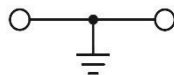

Part number: **10134285-001LF**

Screw ground terminal blocks - Yellowgreen  
 Screw connection - 50mm<sup>2</sup> / 1/0AWG - Width 16mm

### GENERAL DATA

Item	<b>10134285</b>
Weight/Piece	<b>109.6 g</b>
Colour	<b>YellowGreen</b>
Q.ty p.pck.	<b>25</b>