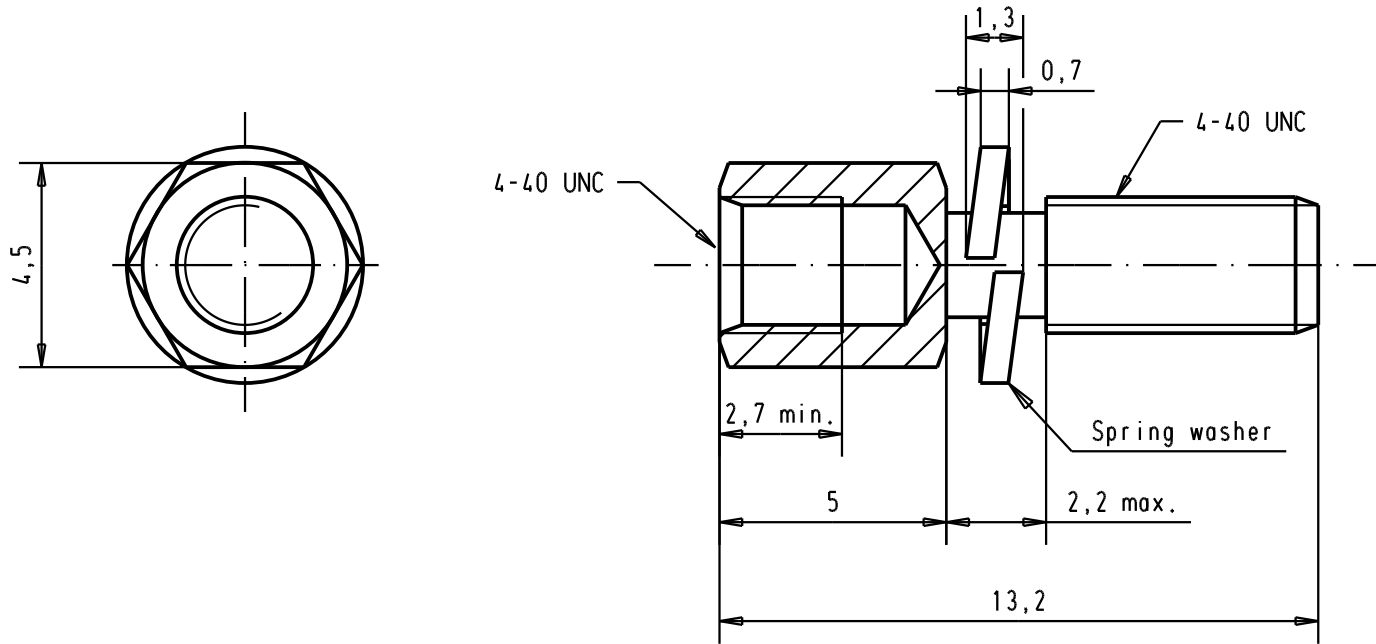

A

				Dat.	Name		D-Sub, Female screw -lock, nickel plated, without nut	Maßstab/ Scale 6:1
			Detail.	26-01-94	BP			
			Insp.			All Dim. in mm Orig. Size DIN A 4	TB 09670019957	Blatt/ Page 1 /
33263	15/11/05	JMDR	Stand.					
29760	28-MAR-02	CV	HARTING EURL F-95972 Paris				Sub.	
14874	01-02-94	BP						
Mod.	Dat.	Name						