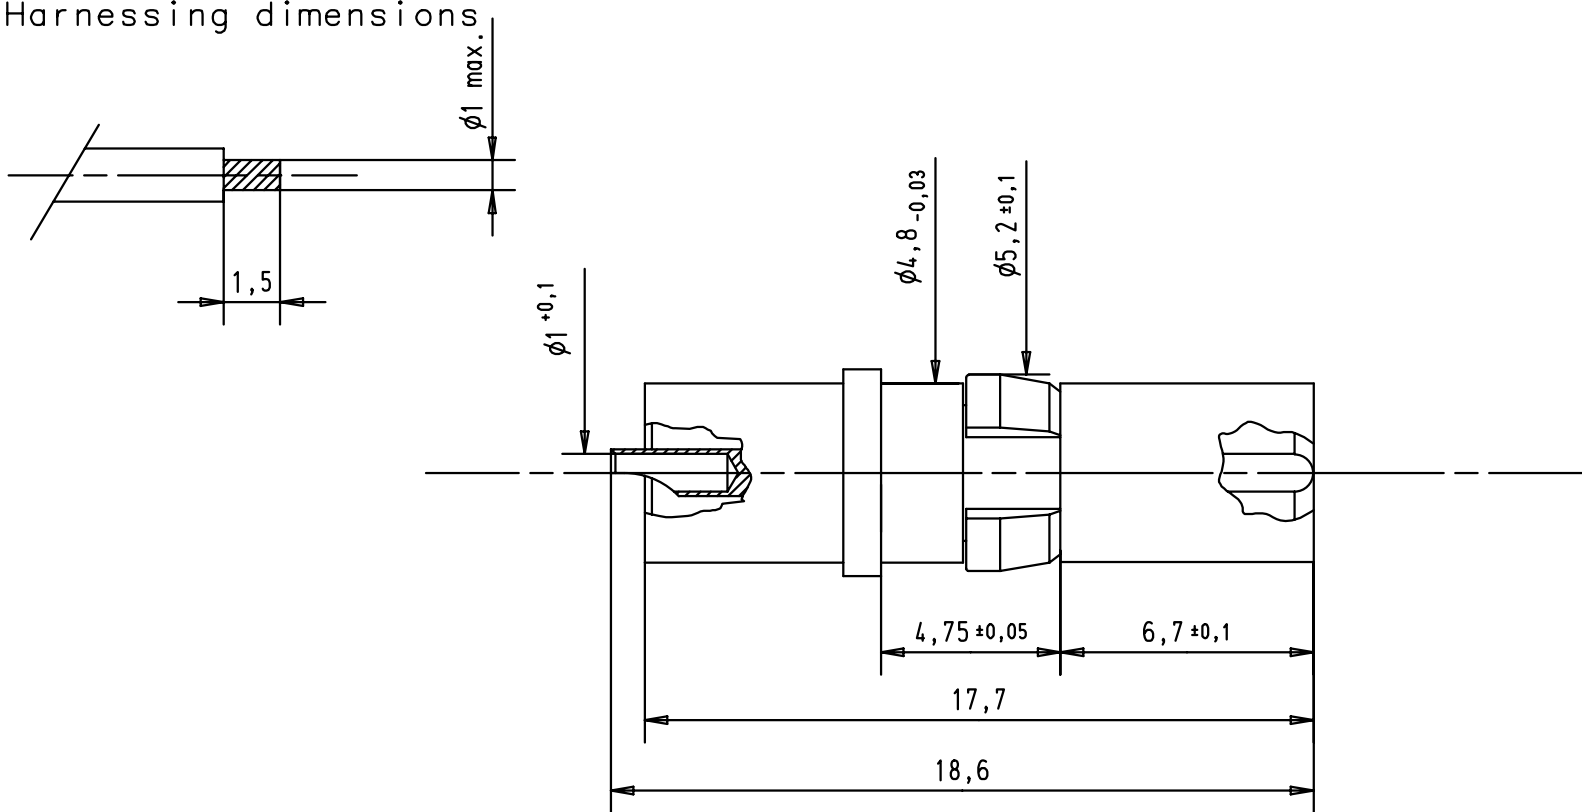

5

4

3

2

1

Harnessing dimensions

D

C

B

A

	Plating												
Mating area	1,3 $\mu\text{m Au}$						Detail.	02/01/02	AF	 <p>All Dim. in mm Orig. Size DIN A 4</p>	Female High voltage contact, straight cable termination for AWG 20, solder	Maßstab/ Scale 5:1	
Termination area	1,3 $\mu\text{m Au}$					Insp.							
						Stand.							
							HARTING EURL F-95972 Paris				TB 09 69 181 2550	Blatt/ Page 1 / 1	
				29742	02/01/02	AF					Sub.		