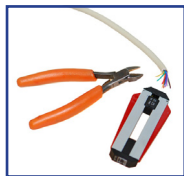

## Screw Terminal Wired 9 Pin D Connector

The CC-869 is suitable for wiring Screw Terminal connections into a standard 9 Pin D connector, ideal for quick but secure solderless connections in the field.

- 9 Pin D female connector
- Screw Terminal contact brass with nickel-plating
- Insulating plastic back shell, with cable strain relief

Many industries use stripped wire screw terminals as the de facto connection method. This adapter enables devices with the ubiquitous 9 pin male D to be used in these situations.

RS422/485 | RS232

Pin 1	TXD-	DCD
Pin 2	TXD+ <td>RXD</td>	RXD
Pin 3	RTS- <td>TXD</td>	TXD
Pin 4	RTS+ <td>DTR</td>	DTR
Pin 5	GND	GND
Pin 6	RXD- <td>DSR</td>	DSR
Pin 7	RXD+ <td>RTS</td>	RTS
Pin 8	CTS	CTS
Pin 9	CTS+ <td>RI</td>	RI

Pinout (9 Pin)

Please refer to the manufacturer's information for the product you wish to connect.

To fit CC-869 you will need: wire cutters, wire strippers, small screw driver (not included).

- Prepare wire to be connected
- Insert trimmed wire into appropriate terminal connection  
- tighten screws to secure connection