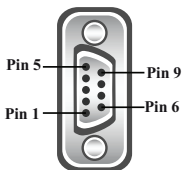

RS422/485 | RS232

Pin 1	TXD-	DCD
Pin 2	TXD+<td>RXD</td>	
Pin 3	RTS-<td>TXD</td>	
Pin 4	RTS+<td>DTR</td>	
Pin 5	GND	GND
Pin 6	RXD-<td>DSR</td>	
Pin 7	RXD+<td>RTS</td>	
Pin 8	CTS	CTS
Pin 9	CTS+<td>RI</td>	

Pinout (9 Pin)

Please refer to the manufacturer's information for the product you wish to connect.

To fit CC-869 you will need: wire cutters, wire strippers, small screw driver (not included).