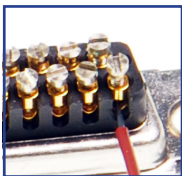

## Screw Terminal Wired 9 Pin D Connector

The CC-869 is suitable for wiring Screw Terminal connections into a standard 9 Pin D connector, ideal for quick but secure solderless connections in the field.

- 9 Pin D female connector
- Screw Terminal contact brass with nickel-plating
- Insulating plastic back shell, with cable strain relief

Many industries use stripped wire screw terminals as the de facto connection method. This adapter enables devices with the ubiquitous 9 pin male D to be used in these situations.

RS422/485 | RS232

Pin 1	TXD-	DCD
Pin 2	TXD+ <td>RXD</td>	RXD
Pin 3	RTS- <td>TXD</td>	TXD
Pin 4	RTS+ <td>DTR</td>	DTR
Pin 5	GND	GND
Pin 6	RXD- <td>DSR</td>	DSR
Pin 7	RXD+ <td>RTS</td>	RTS
Pin 8	CTS	CTS
Pin 9	CTS+ <td>RI</td>	RI

Pinout (9 Pin)

Please refer to the manufacturer's information for the product you wish to connect.

To fit CC-869 you will need: wire cutters, wire strippers, small screw driver (not included).

- Prepare wire to be connected
- Insert trimmed wire into appropriate terminal connection  
- tighten screws to secure connection