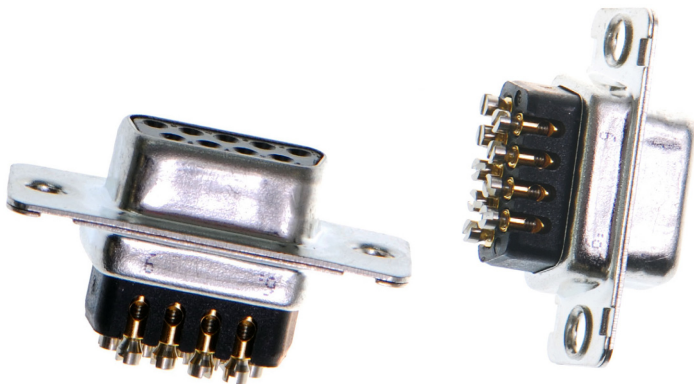

**CC-869**

**Screw Terminal Wired  
9 Pin D Connector**

## Screw Terminal Wired 9 Pin D Connector

The CC-869 is suitable for wiring Screw Terminal connections into a standard 9 Pin D connector, ideal for quick but secure solderless connections in the field.

- 9 Pin D female connector
- Screw Terminal contact brass with nickel-plating
- Insulating plastic back shell, with cable strain relief

Many industries use stripped wire screw terminals as the de facto connection method. This adapter enables devices with the ubiquitous 9 pin male D to be used in these situations.

- Clip the wired connector in to the plastic housing
- Secure the cable using the cord grip
- Push the two halves of the plastic casing together until they click.

**brainboxes**  
www.brainboxes.com