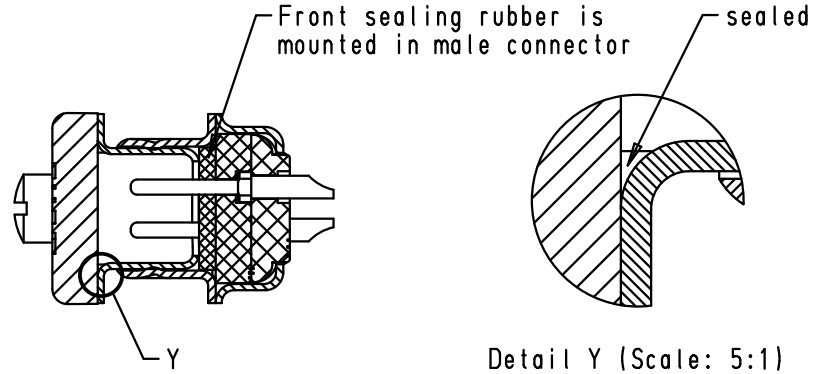

IP 67 shielding concept

Front sealing rubber 09 67 002 9002 must be purchased separately

				Dot.	Name	<p>All Dim. in mm Orig. Size DIN A 4</p>	IP 67 female metal shielding cap, tin plated shell for 15 poles male D-Sub with screw locks	Maßstab/ Scale			
			Detail.	12/04/07	PK				TB 09 67 002 9061	2:1	
			Insp.							HARTING EURL F-95972 Paris	Blatt/ Page 1 / 1
			Stand.								
	34906	18/04/08	PK								
	33977	12/04/07	PK								
	Mod.	Dot.	Name								